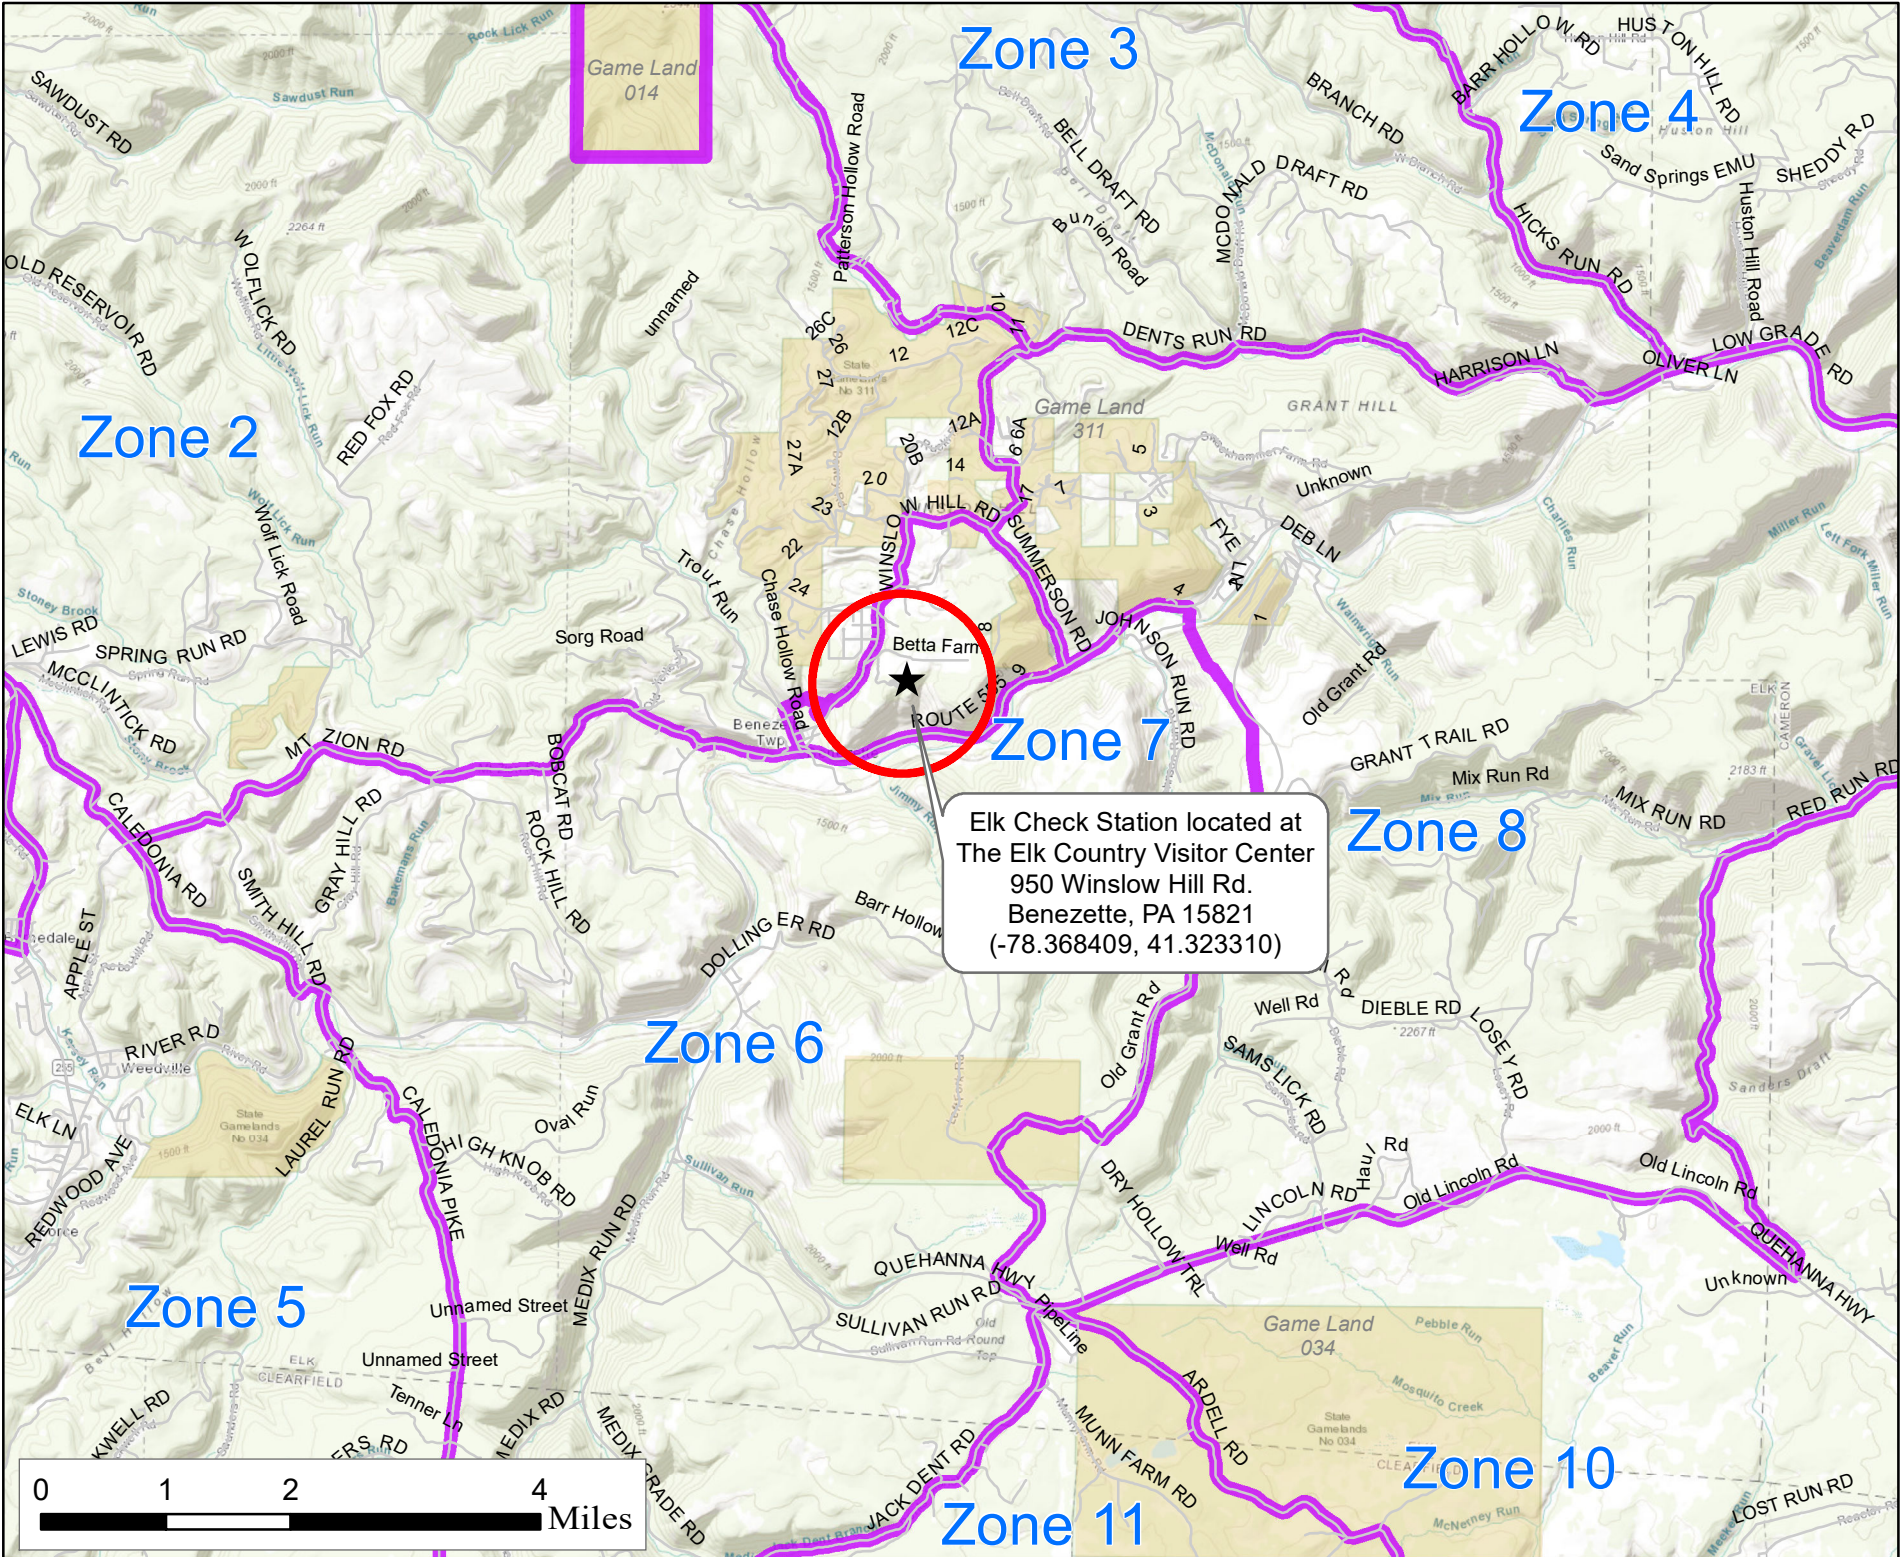

ELK CHECK STATION

Zone 3

Zone 4

Zone 2

Zone 7

Zone 8

Zone 6

Zone 5

Zone 10

Zone 11

Elk Check Station located at
The Elk Country Visitor Center
950 Winslow Hill Rd.
Benezette, PA 15821
(-78.368409, 41.323310)

Game Land
014

Game Land
311

Game Land
034

State
Game Lands
No 034

Service Layer Credits: Sources: Esri, HERE, Garmin, Intermap, increment P Corp., GEBCO, USGS, FAO, NPS, NRCAN, GeoBase, IGN, Kadaster NL, Ordnance Survey, Esri Japan, METI, Esri China (Hong Kong), (c) OpenStreetMap contributors, and the GIS User Community