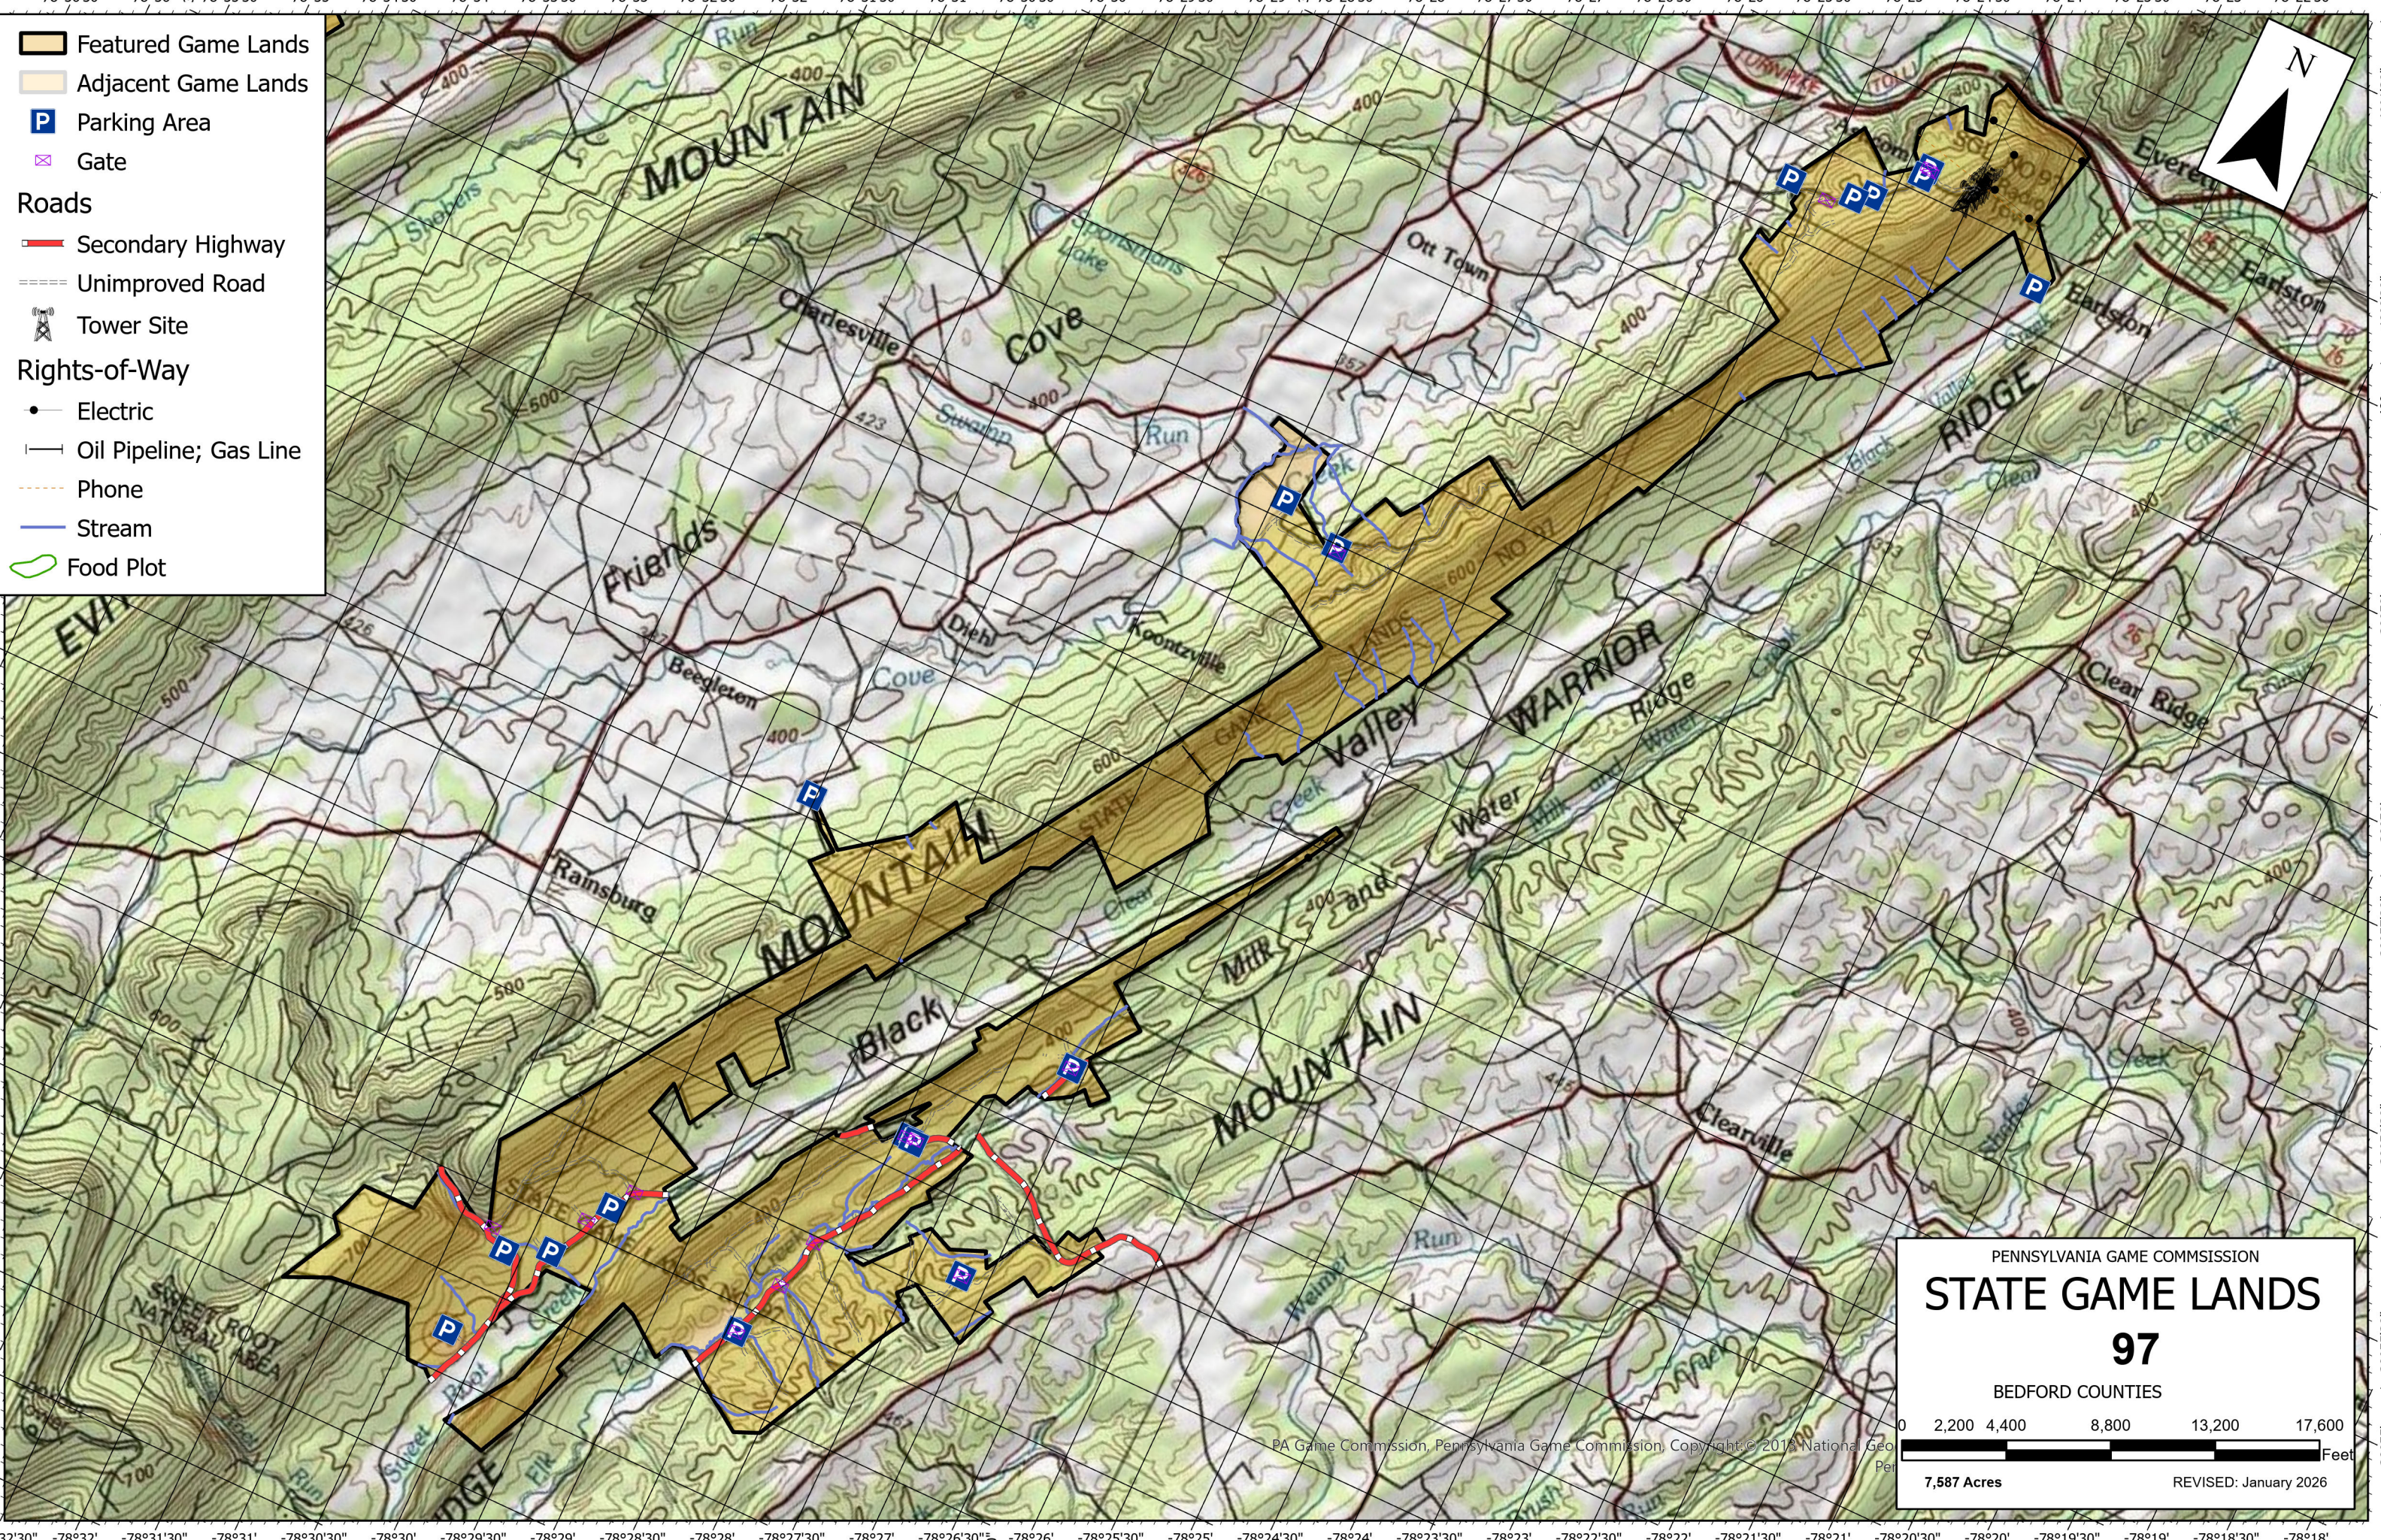

-  Featured Game Lands
 -  Adjacent Game Lands
 -  Parking Area
 -  Gate
- Roads
-  Secondary Highway
 -  Unimproved Road
 -  Tower Site
- Rights-of-Way
-  Electric
 -  Oil Pipeline; Gas Line
 -  Phone
 -  Stream
 -  Food Plot

PENNSYLVANIA GAME COMMISSION

STATE GAME LANDS

97

BEDFORD COUNTIES

0 2,200 4,400 8,800 13,200 17,600

Feet

7,587 Acres

REVISED: January 2026

PA Game Commission, Pennsylvania Game Commission, Copyright: © 2018 National Geographic