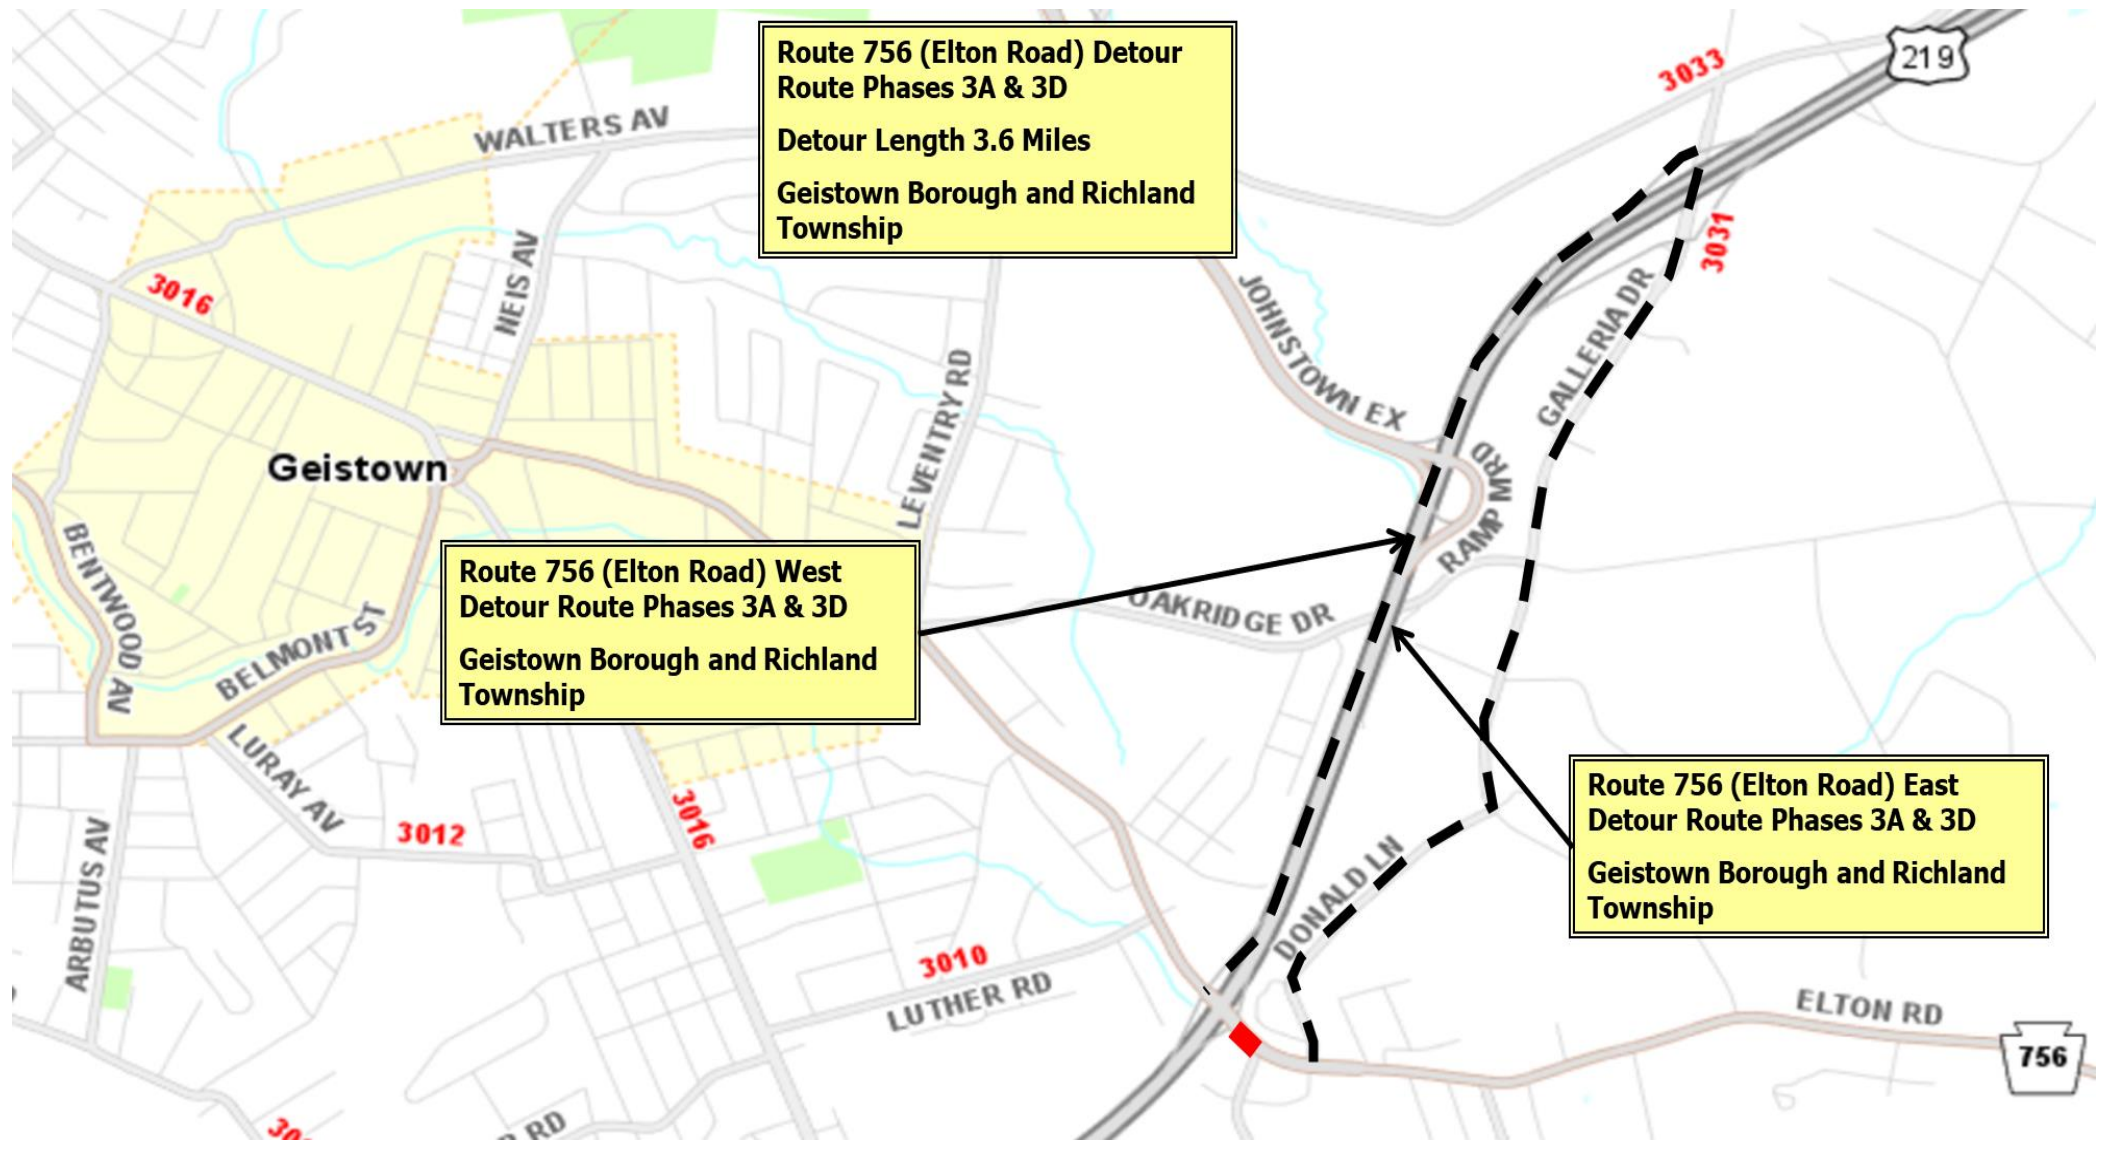

**Route 756 (Elton Road) East  
Detour Route Phases 3A & 3D**  
Geistown Borough and Richland Township

**Route 8003 (Ramp F) Detour  
Route Phase 4E**  
Detour Length 2.2 Miles  
Geistown Borough and Richland  
Township

**Route 756 (Elton Road) Detour  
Route Phases 3A & 3D**  
Detour Length 3.6 Miles  
Geistown Borough and Richland Township

**Route 756 (Elton Road) West  
Detour Route Phases 3A & 3D**  
Geistown Borough and Richland Township

**Route 756 (Elton Road) East  
Detour Route Phases 3A & 3D**  
Geistown Borough and Richland Township

Route 8003 (Ramp F) Detour  
Route Phase 4E  
Detour Length 2.2 Miles  
Geistown Borough and Richland  
Township

**Leventry Road Northbound Detour Route  
Phase 5D**  
**Detour Length 0.25 Miles**  
**Geistown Borough and Richland Township**