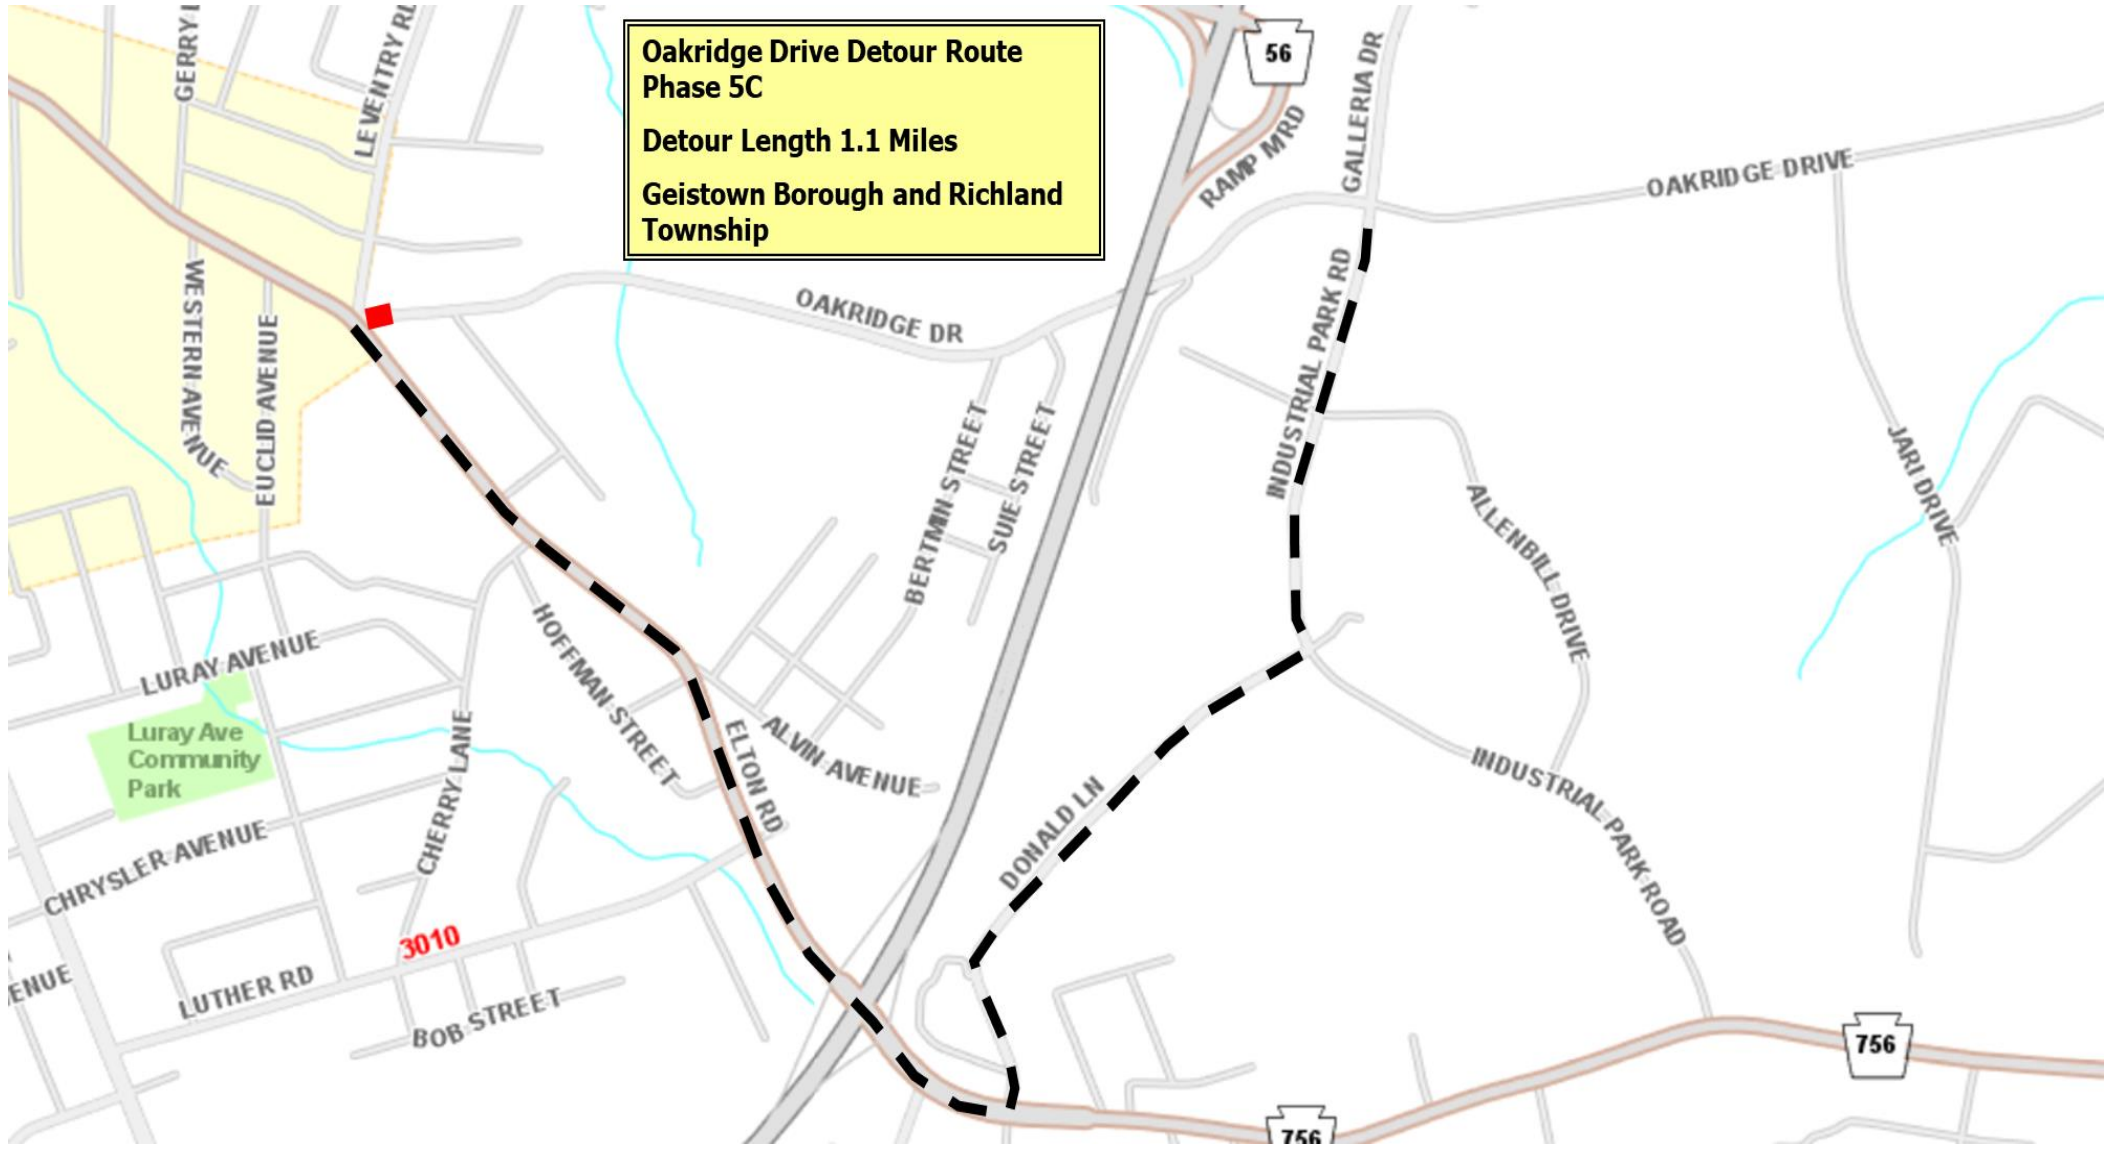

**Route 756 (Elton Road) East  
Detour Route Phases 3A & 3D**  
Geistown Borough and Richland Township

**Route 8003 (Ramp F) Detour  
Route Phase 4E**  
Detour Length 2.2 Miles  
Geistown Borough and Richland  
Township

**Route 756 (Elton Road) East  
Detour Route Phases 3A & 3D**  
Geistown Borough and Richland Township

Route 8003 (Ramp F) Detour  
Route Phase 4E  
Detour Length 2.2 Miles  
Geistown Borough and Richland  
Township

3033

3031

BENTWOOD AV

BELMONT ST

LURAY AV

ARBUTUS AV

LUTHER RD

**Oakridge Drive Detour Route  
Phase 5C**  
Detour Length 1.1 Miles  
Geistown Borough and Richland Township

**Leventry Road Northbound Detour Route  
Phase 5D**  
**Detour Length 0.25 Miles**  
**Geistown Borough and Richland Township**