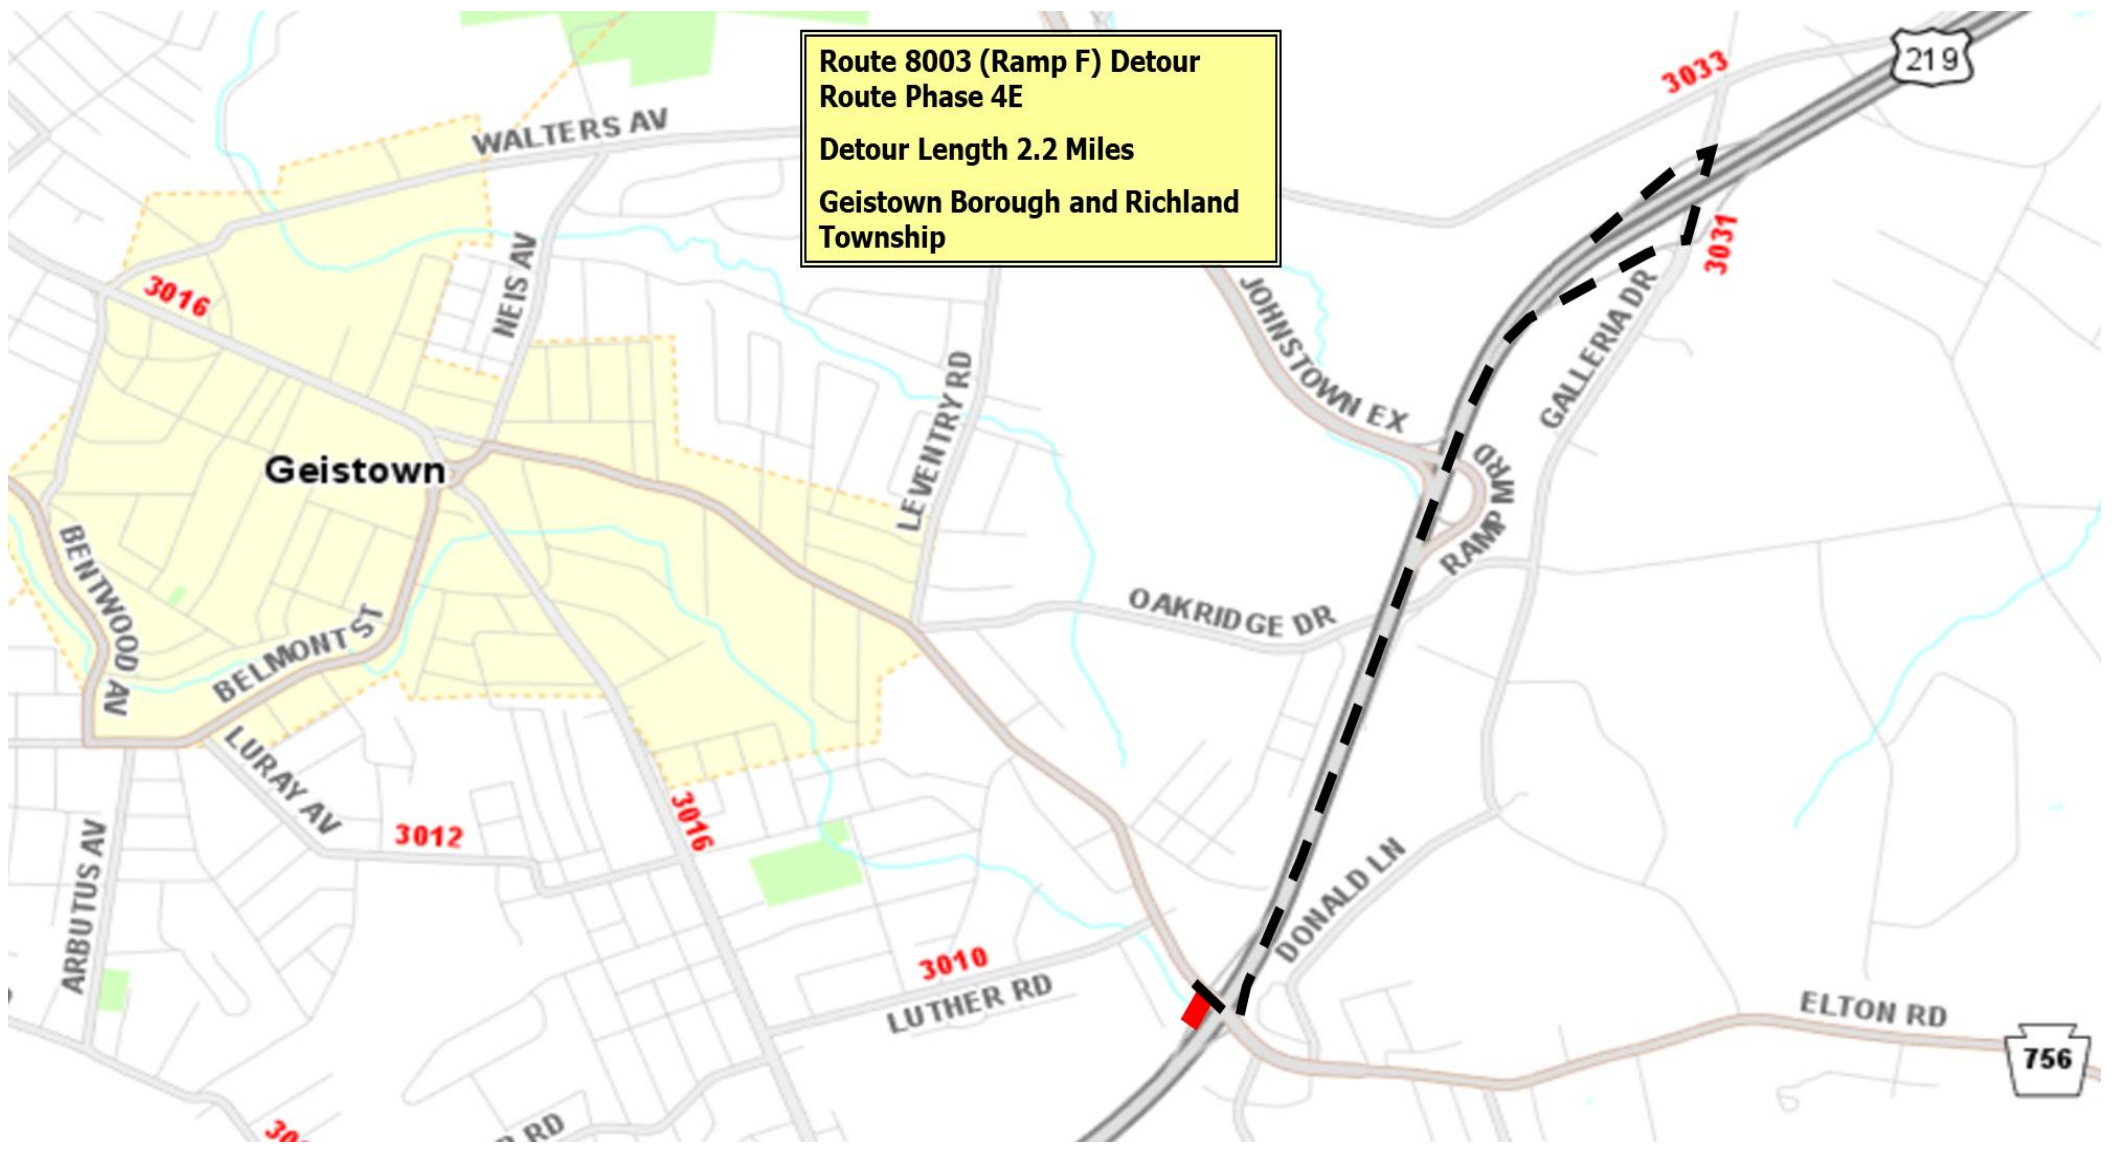

**Route 756 (Elton Road) Detour  
Route Phases 3A & 3D**  
Detour Length 3.6 Miles  
Geistown Borough and Richland Township

**Route 756 (Elton Road) West  
Detour Route Phases 3A & 3D**  
Geistown Borough and Richland Township

**Route 756 (Elton Road) East  
Detour Route Phases 3A & 3D**  
Geistown Borough and Richland Township

**Route 8003 (Ramp F) Detour  
Route Phase 4E**  
Detour Length 2.2 Miles  
Geistown Borough and Richland  
Township

**Route 756 (Elton Road) East  
Detour Route Phases 3A & 3D**  
Geistown Borough and Richland Township

Route 8003 (Ramp F) Detour  
Route Phase 4E  
Detour Length 2.2 Miles  
Geistown Borough and Richland  
Township