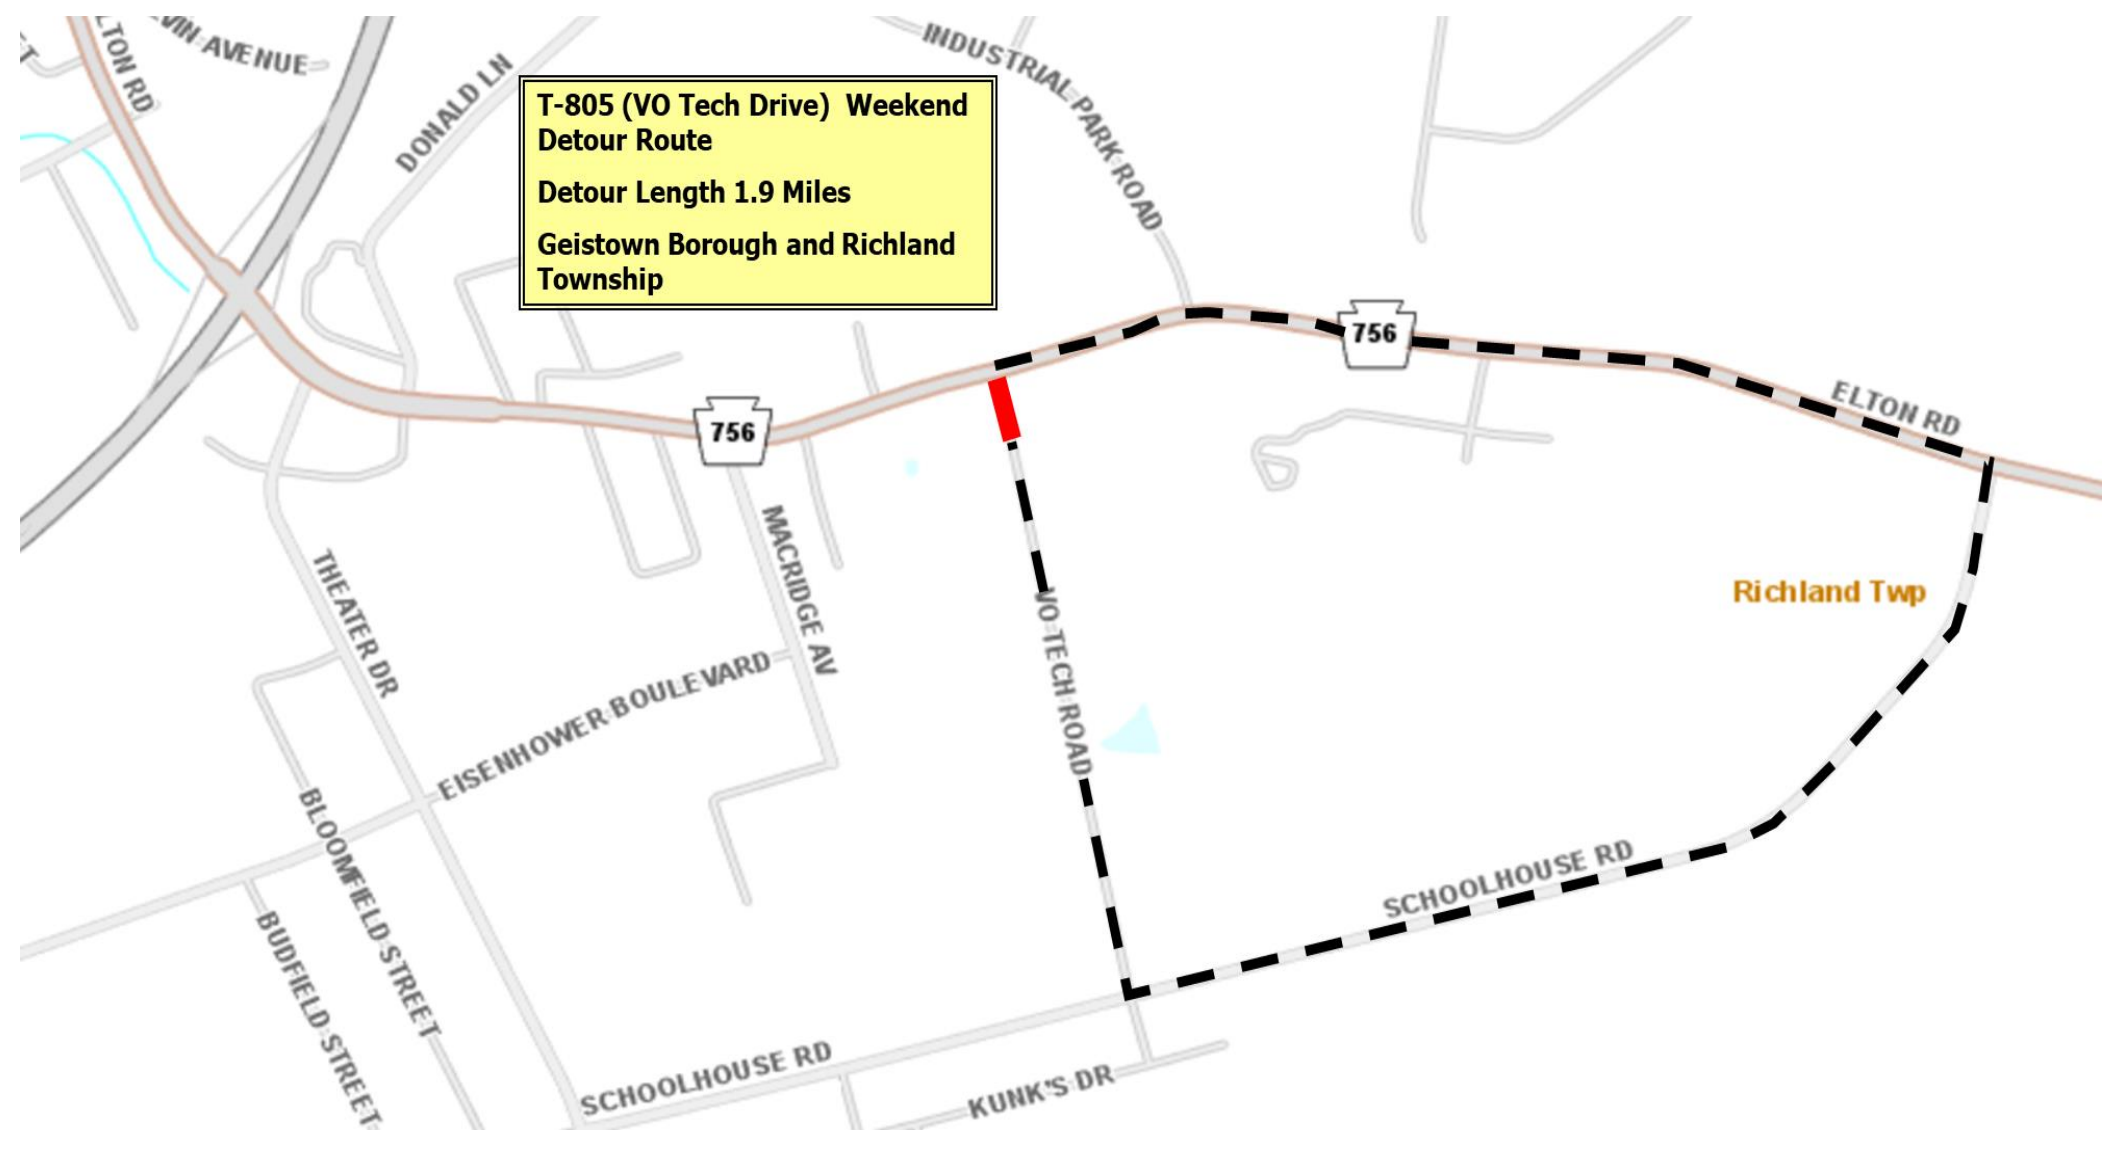

**T-805 (VO Tech Drive) Weekend  
Detour Route**  
Detour Length 1.9 Miles  
Geistown Borough and Richland  
Township

**T-737 (Industrial Park Road)  
Weekend Detour Route**  
**Detour Length 1.3 Miles**  
**Geistown Borough and Richland  
Township**

**Route 756 (Elton Road) Detour  
Route Phases 3A & 3D**  
Detour Length 3.6 Miles  
Geistown Borough and Richland Township

**Route 756 (Elton Road) West  
Detour Route Phases 3A & 3D**  
Geistown Borough and Richland Township

**Route 756 (Elton Road) East  
Detour Route Phases 3A & 3D**  
Geistown Borough and Richland Township

**Route 8003 (Ramp F) Detour  
Route Phase 4E**  
Detour Length 2.2 Miles  
Geistown Borough and Richland  
Township

**Leventry Road Northbound Detour Route  
Phase 5D**  
**Detour Length 0.25 Miles**  
**Geistown Borough and Richland Township**