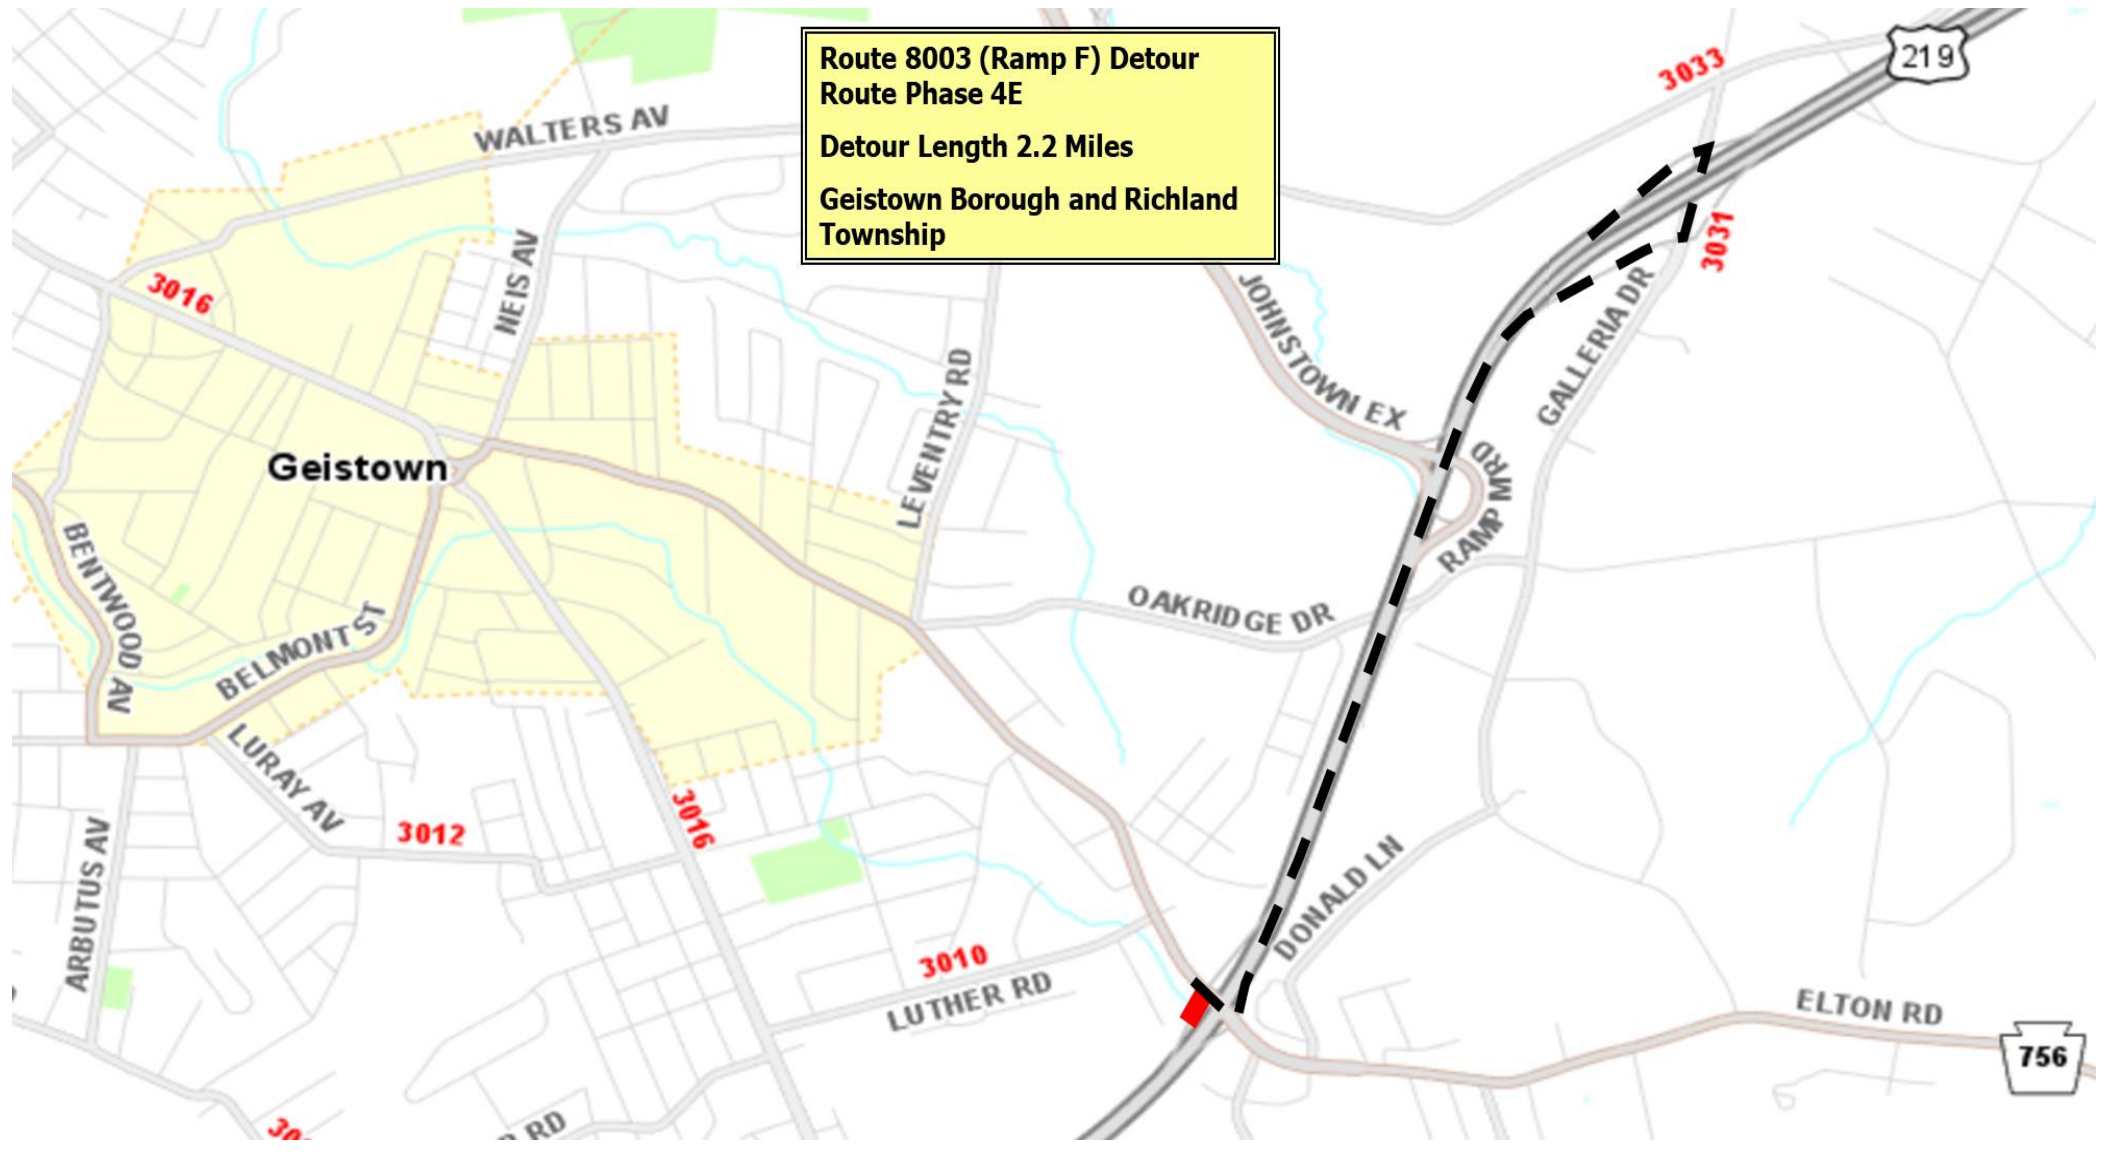

**T-805 (VO Tech Drive) Weekend  
Detour Route**  
Detour Length 1.9 Miles  
Geistown Borough and Richland  
Township

**T-737 (Industrial Park Road)  
Weekend Detour Route**  
**Detour Length 1.3 Miles**  
**Geistown Borough and Richland  
Township**

**Route 756 (Elton Road) Detour  
Route Phases 3A & 3D**  
Detour Length 3.6 Miles  
Geistown Borough and Richland Township

**Route 756 (Elton Road) West  
Detour Route Phases 3A & 3D**  
Geistown Borough and Richland Township

**Route 756 (Elton Road) East  
Detour Route Phases 3A & 3D**  
Geistown Borough and Richland Township

**Route 8003 (Ramp F) Detour  
Route Phase 4E**  
Detour Length 2.2 Miles  
Geistown Borough and Richland  
Township

**Leventry Road Northbound Detour Route  
Phase 5D**  
**Detour Length 0.25 Miles**  
**Geistown Borough and Richland Township**