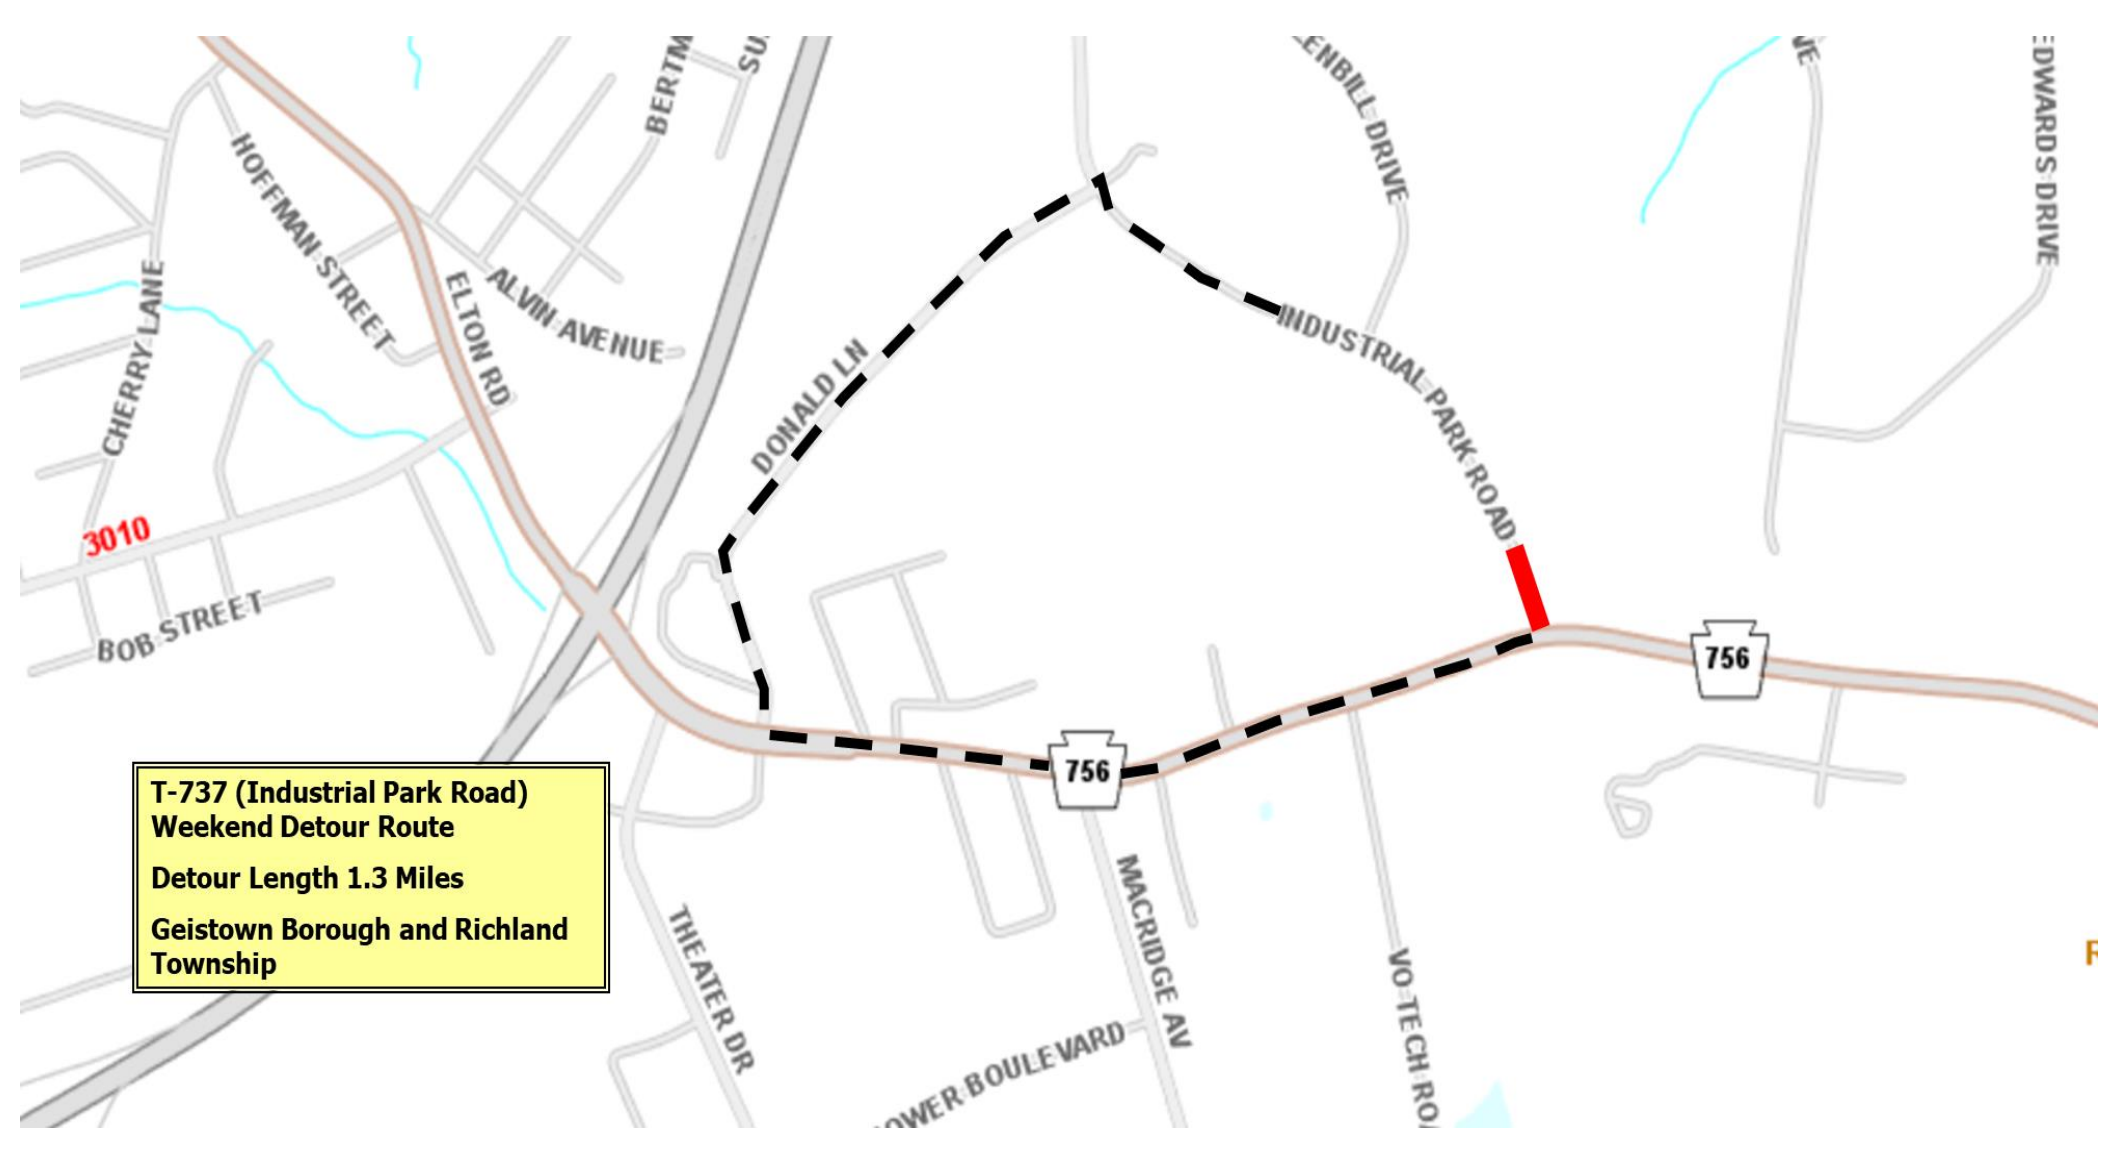

**T-805 (VO Tech Drive) Weekend  
Detour Route**  
Detour Length 1.9 Miles  
Geistown Borough and Richland  
Township

**T-737 (Industrial Park Road)  
Weekend Detour Route**  
**Detour Length 1.3 Miles**  
**Geistown Borough and Richland  
Township**

**Route 756 (Elton Road) Detour  
Route Phases 3A & 3D**  
Detour Length 3.6 Miles  
Geistown Borough and Richland Township

**Route 756 (Elton Road) West  
Detour Route Phases 3A & 3D**  
Geistown Borough and Richland Township

**Route 756 (Elton Road) East  
Detour Route Phases 3A & 3D**  
Geistown Borough and Richland Township

**Route 8003 (Ramp F) Detour  
Route Phase 4E**  
Detour Length 2.2 Miles  
Geistown Borough and Richland  
Township

**Leventry Road Northbound Detour Route  
Phase 5D**  
**Detour Length 0.25 Miles**  
**Geistown Borough and Richland Township**