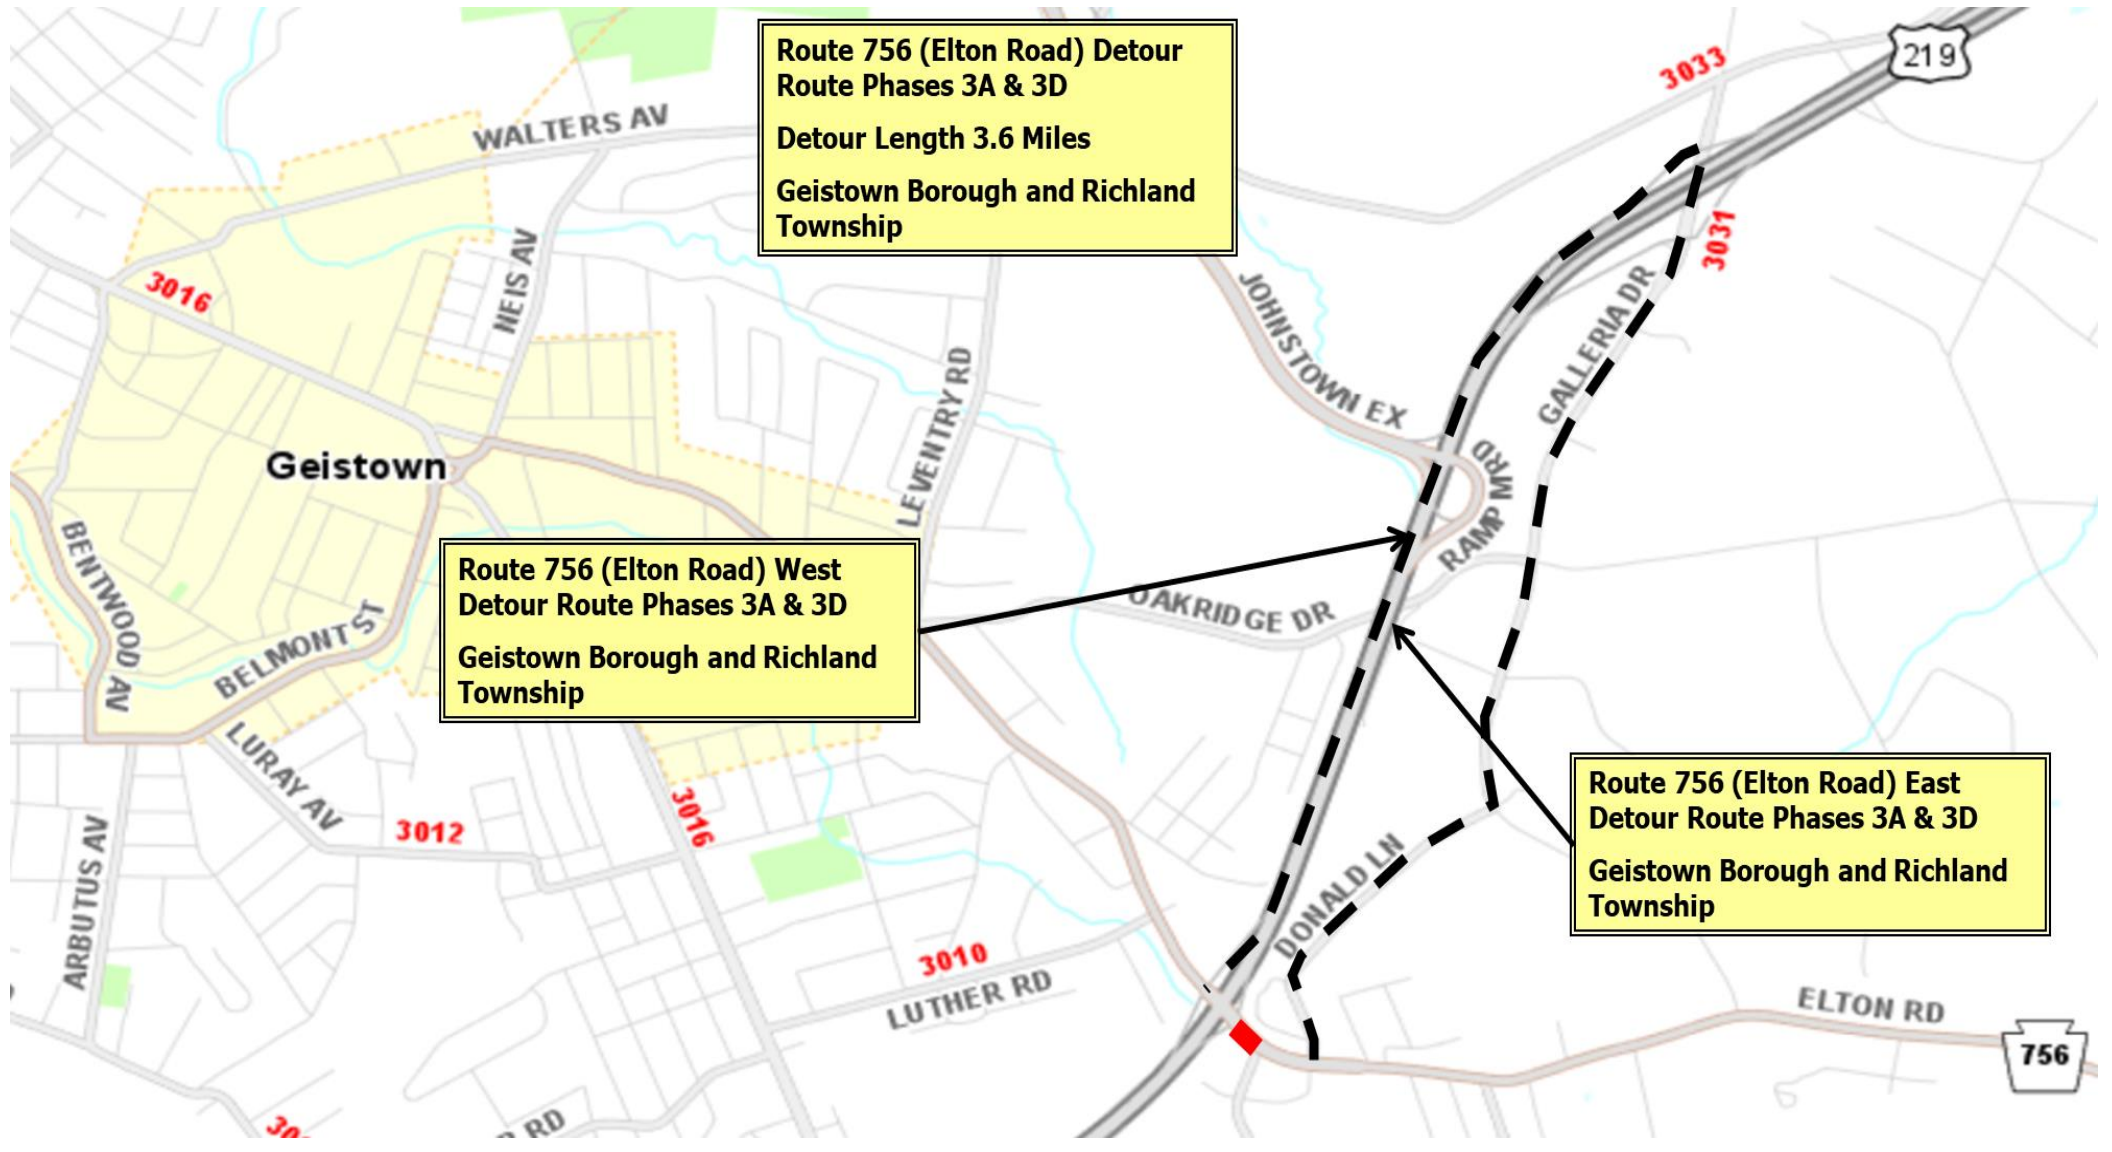

**Route 756 (Elton Road) East  
Detour Route Phases 3A & 3D**  
Geistown Borough and Richland Township

**Route 8003 (Ramp F) Detour  
Route Phase 4E**  
Detour Length 2.2 Miles  
Geistown Borough and Richland  
Township

**Route 756 (Elton Road) Detour  
Route Phases 3A & 3D**  
Detour Length 3.6 Miles  
Geistown Borough and Richland Township

**Route 756 (Elton Road) West  
Detour Route Phases 3A & 3D**  
Geistown Borough and Richland Township

**Route 756 (Elton Road) East  
Detour Route Phases 3A & 3D**  
Geistown Borough and Richland Township

Route 8003 (Ramp F) Detour  
Route Phase 4E  
Detour Length 2.2 Miles  
Geistown Borough and Richland  
Township