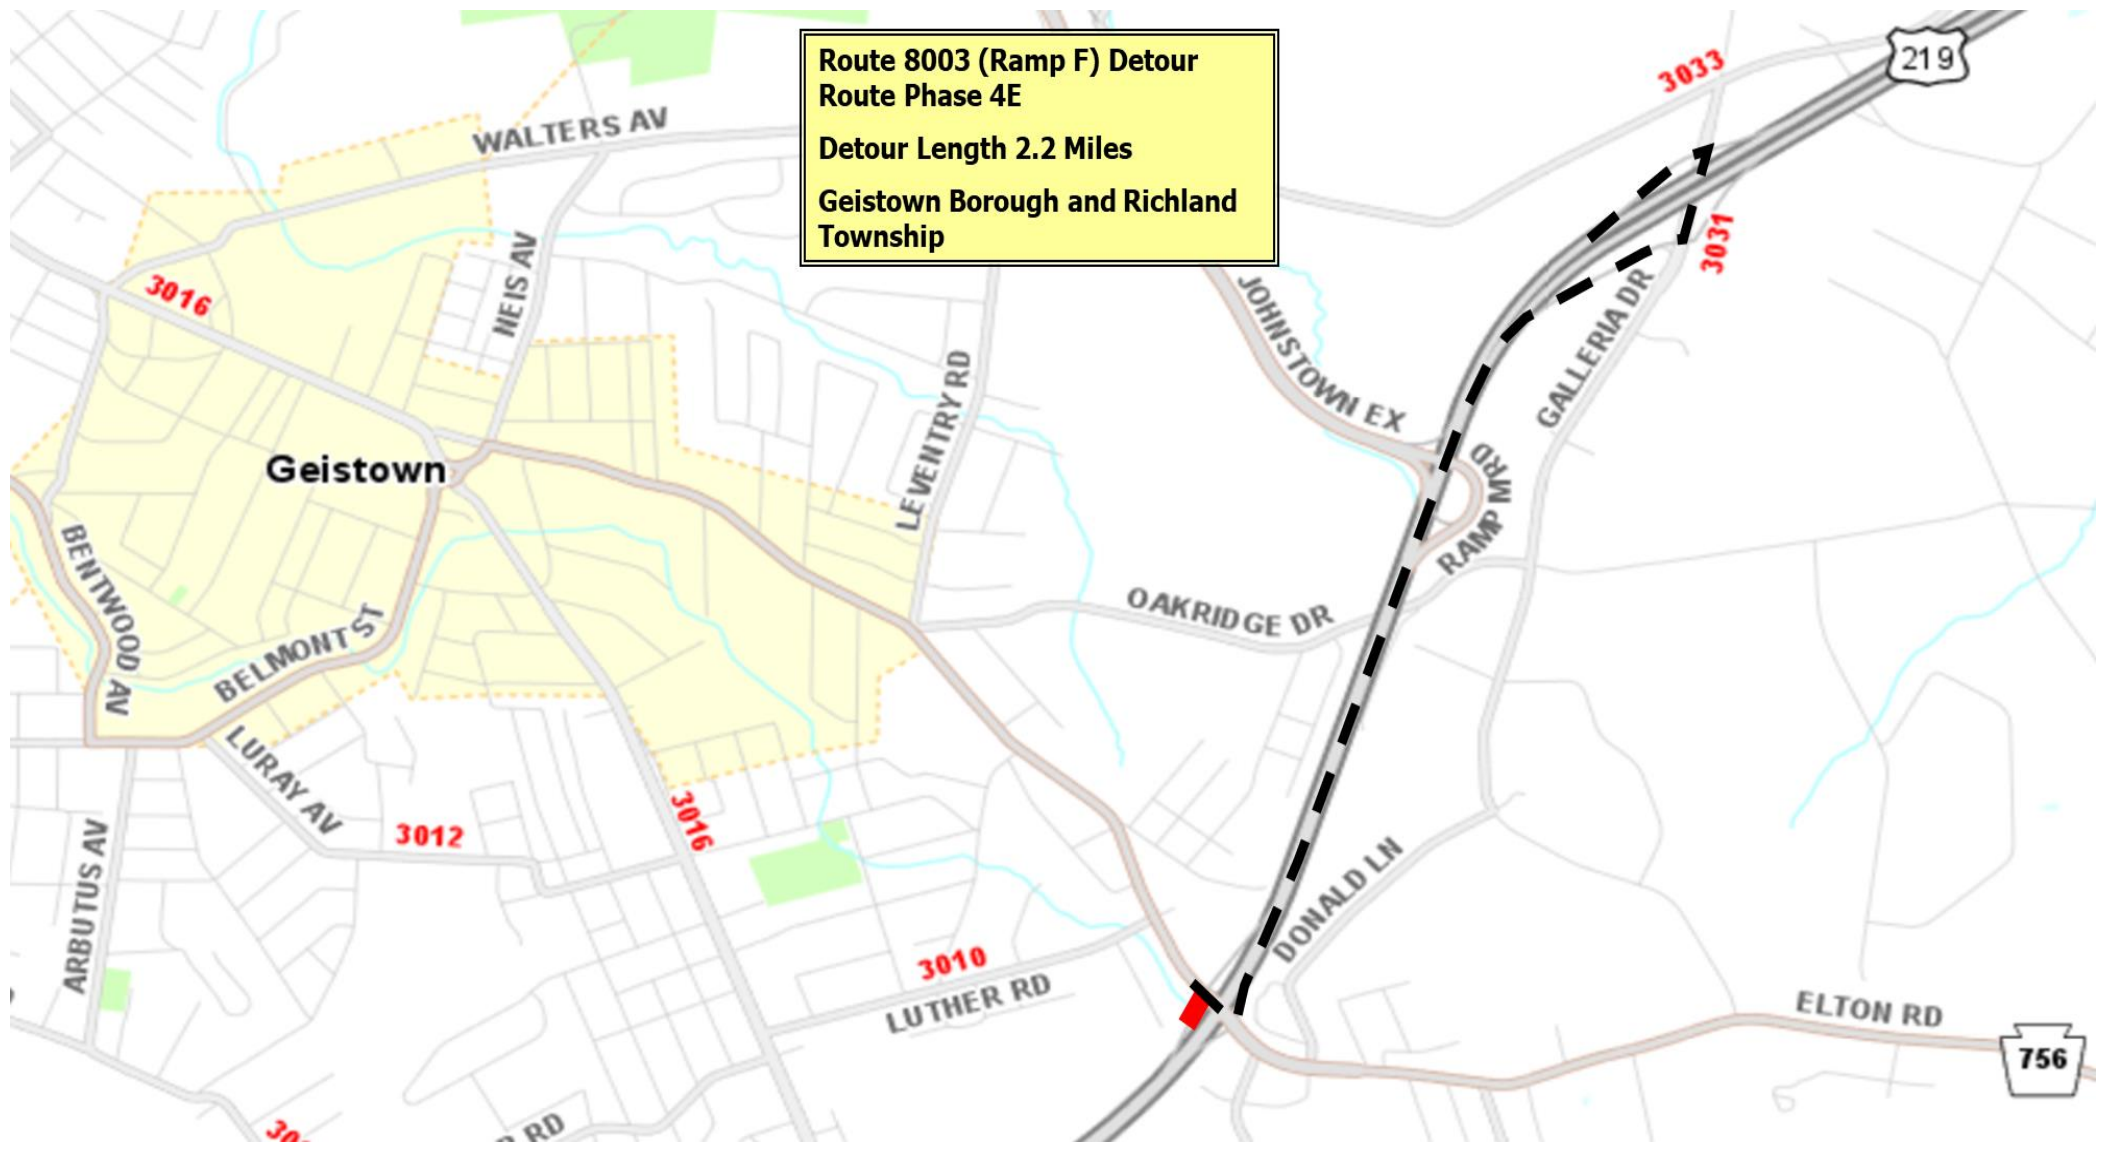

**Route 756 (Elton Road) East  
Detour Route Phases 3A & 3D**  
Geistown Borough and Richland Township

**Route 8003 (Ramp F) Detour  
Route Phase 4E**  
Detour Length 2.2 Miles  
Geistown Borough and Richland  
Township

**Route 756 (Elton Road) Detour  
Route Phases 3A & 3D**  
Detour Length 3.6 Miles  
Geistown Borough and Richland Township

**Route 756 (Elton Road) West  
Detour Route Phases 3A & 3D**  
Geistown Borough and Richland Township

**Route 756 (Elton Road) East  
Detour Route Phases 3A & 3D**  
Geistown Borough and Richland Township

Route 8003 (Ramp F) Detour  
Route Phase 4E  
Detour Length 2.2 Miles  
Geistown Borough and Richland  
Township