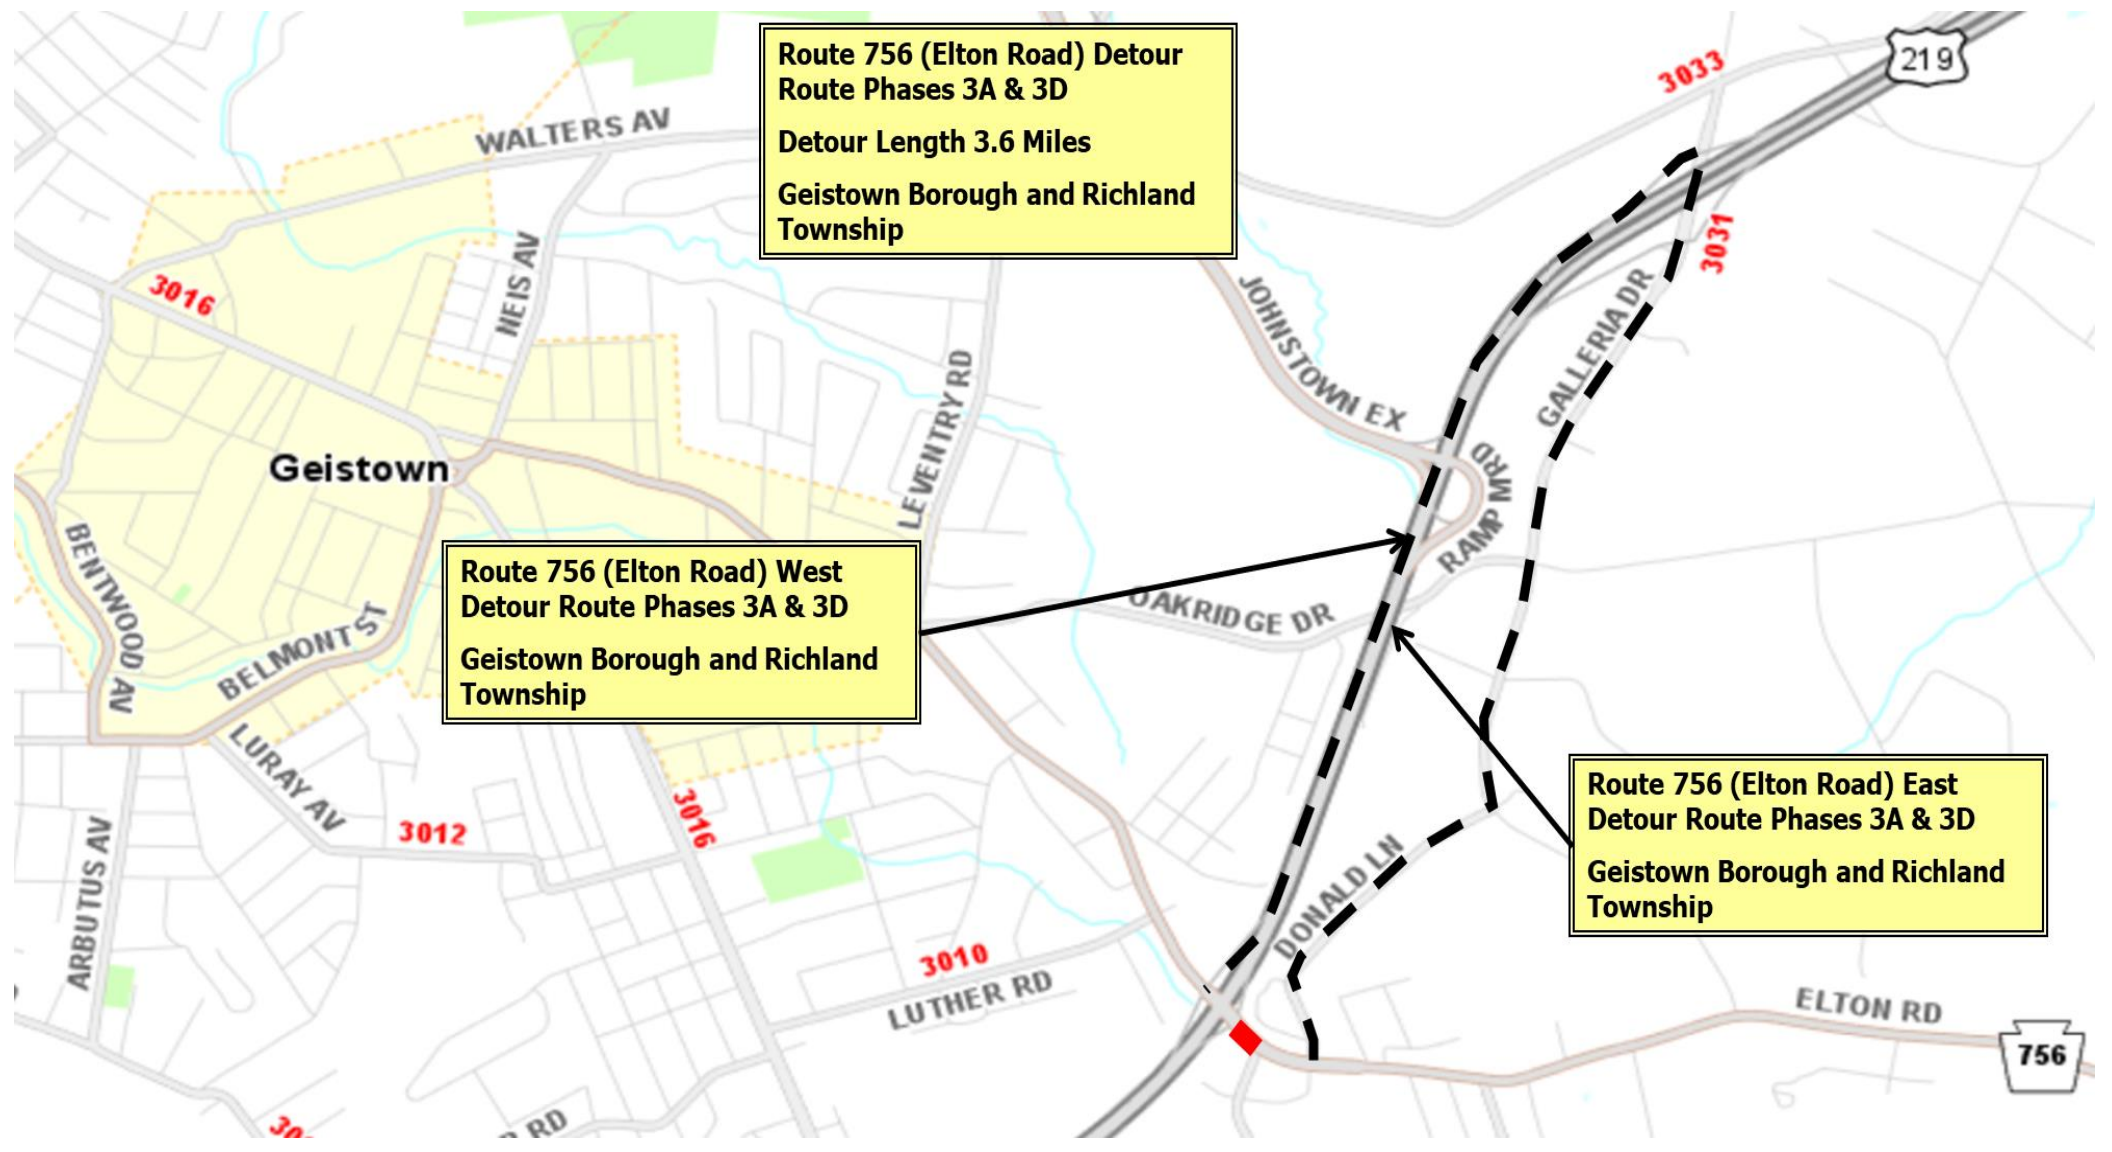

**T-805 (VO Tech Drive) Weekend  
Detour Route**  
Detour Length 1.9 Miles  
Geistown Borough and Richland  
Township

**T-737 (Industrial Park Road)  
Weekend Detour Route**  
**Detour Length 1.3 Miles**  
**Geistown Borough and Richland  
Township**

**Route 756 (Elton Road) Detour  
Route Phases 3A & 3D**  
Detour Length 3.6 Miles  
Geistown Borough and Richland Township

**Route 756 (Elton Road) West  
Detour Route Phases 3A & 3D**  
Geistown Borough and Richland Township

**Route 756 (Elton Road) East  
Detour Route Phases 3A & 3D**  
Geistown Borough and Richland Township

**Route 8003 (Ramp F) Detour  
Route Phase 4E**  
Detour Length 2.2 Miles  
Geistown Borough and Richland  
Township