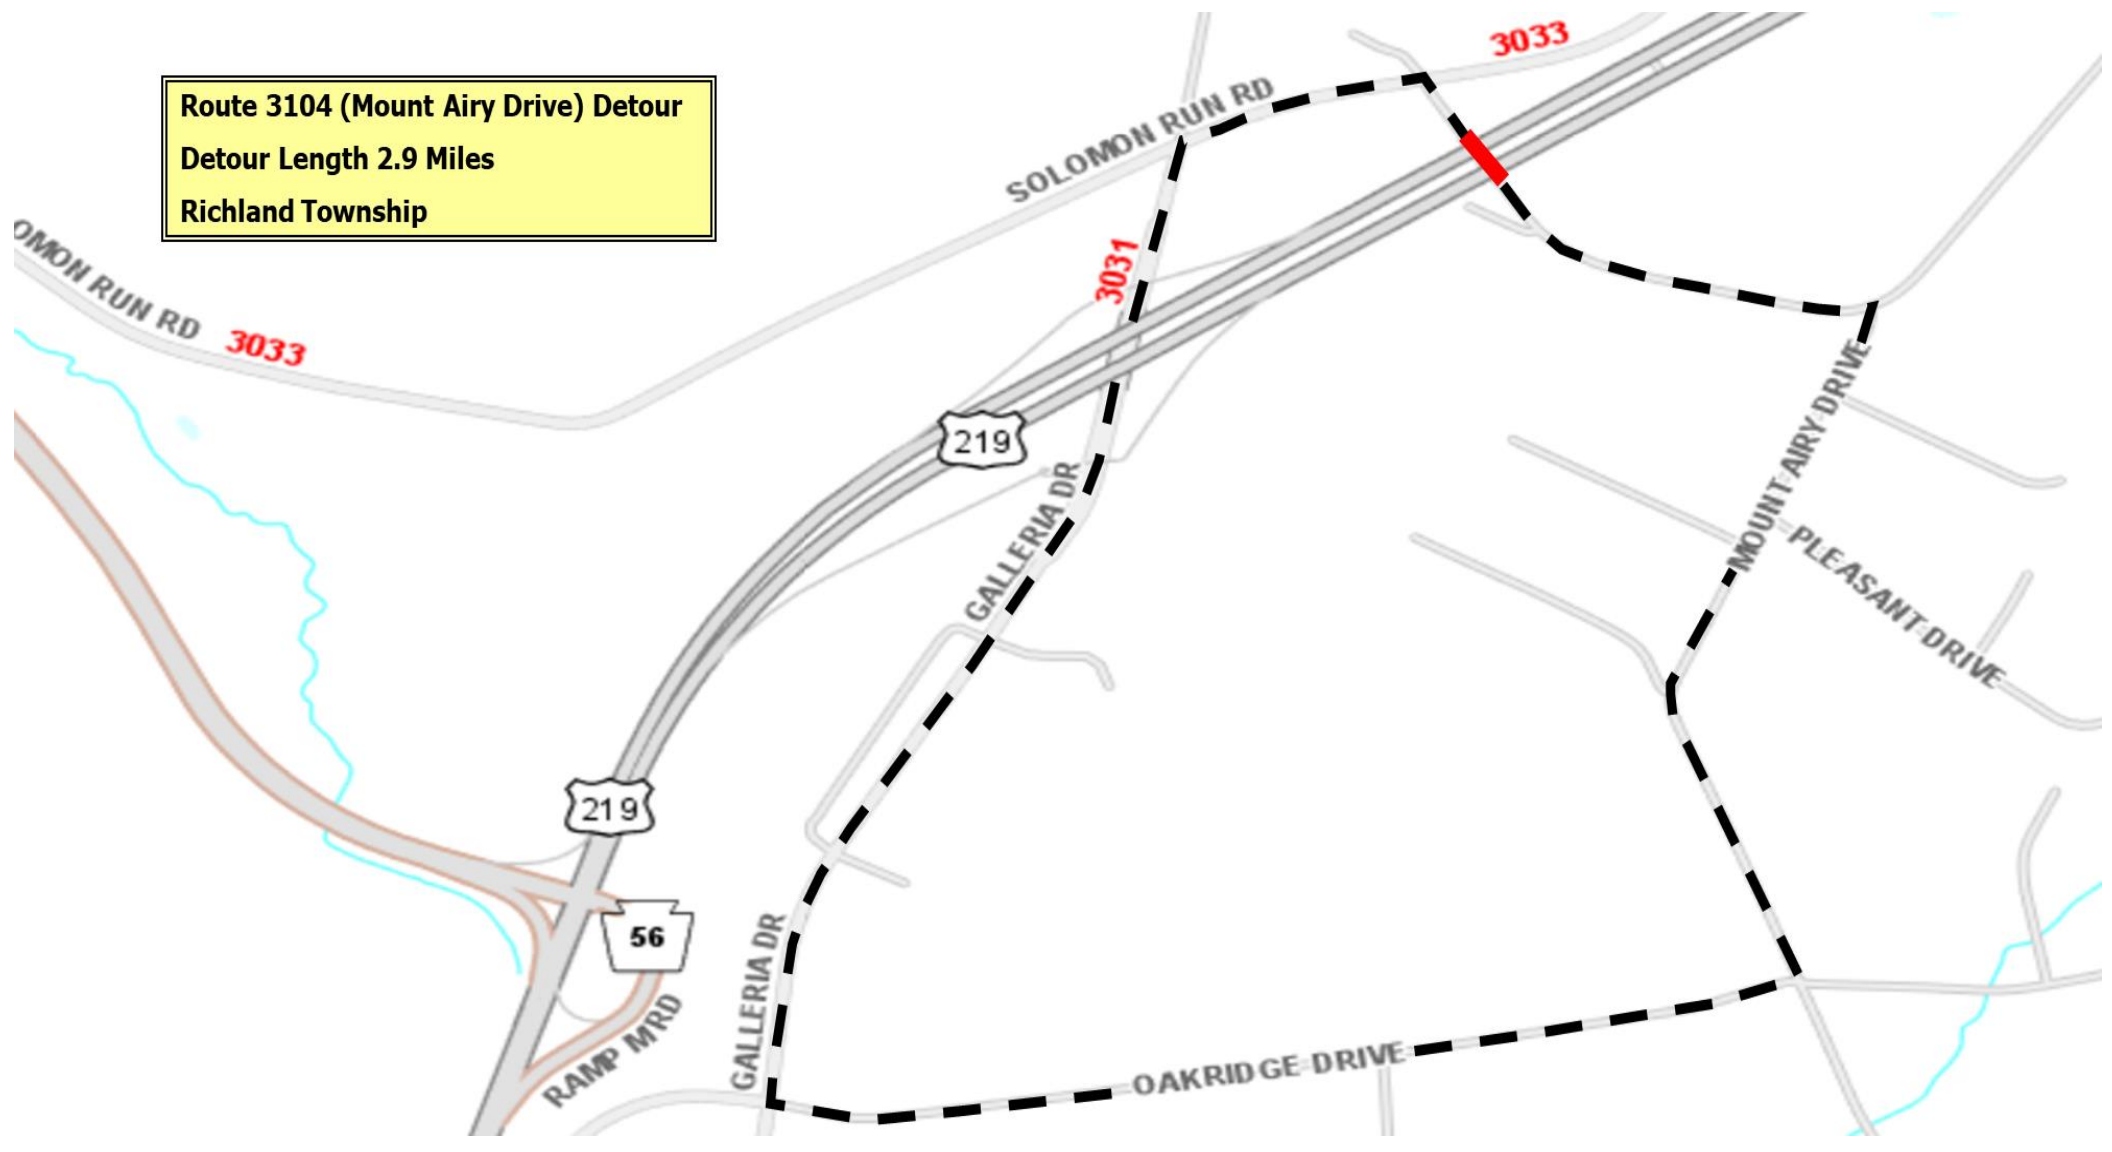

**Route 3104 (Mount Airy Drive) Detour**  
Detour Length 2.9 Miles  
Richland Township

**U.S. 219 Southbound Phase 2A  
Nighttime Detour  
Richland Township**

**U.S. 219 Northbound Phase 2B  
Nighttime Detour  
Richland Township**