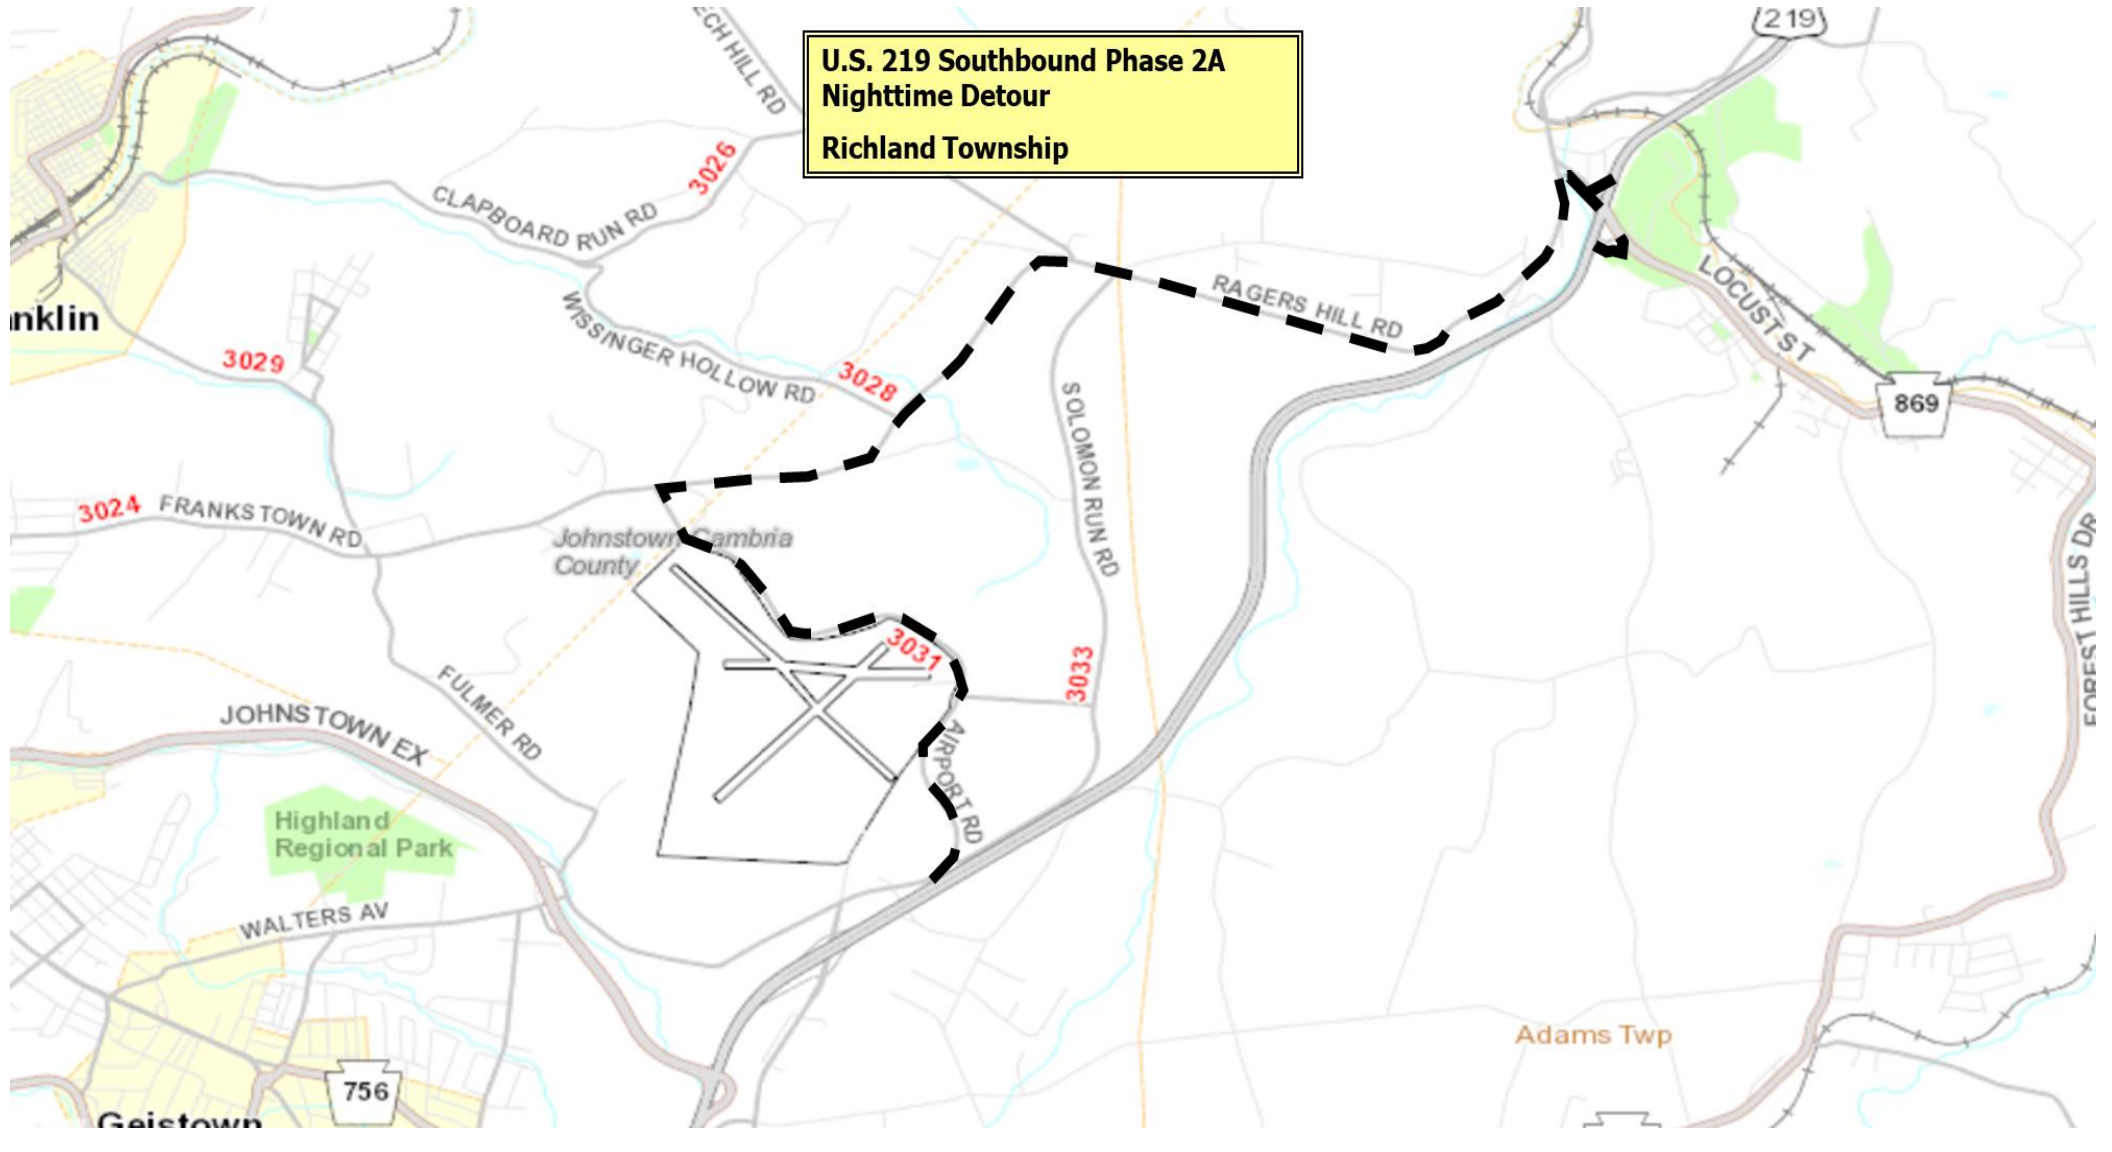

**Route 3104 (Mount Airy Drive) Detour**  
Detour Length 2.9 Miles  
Richland Township

**U.S. 219 Southbound Phase 2A  
Nighttime Detour  
Richland Township**

**U.S. 219 Northbound Phase 2B  
Nighttime Detour  
Richland Township**