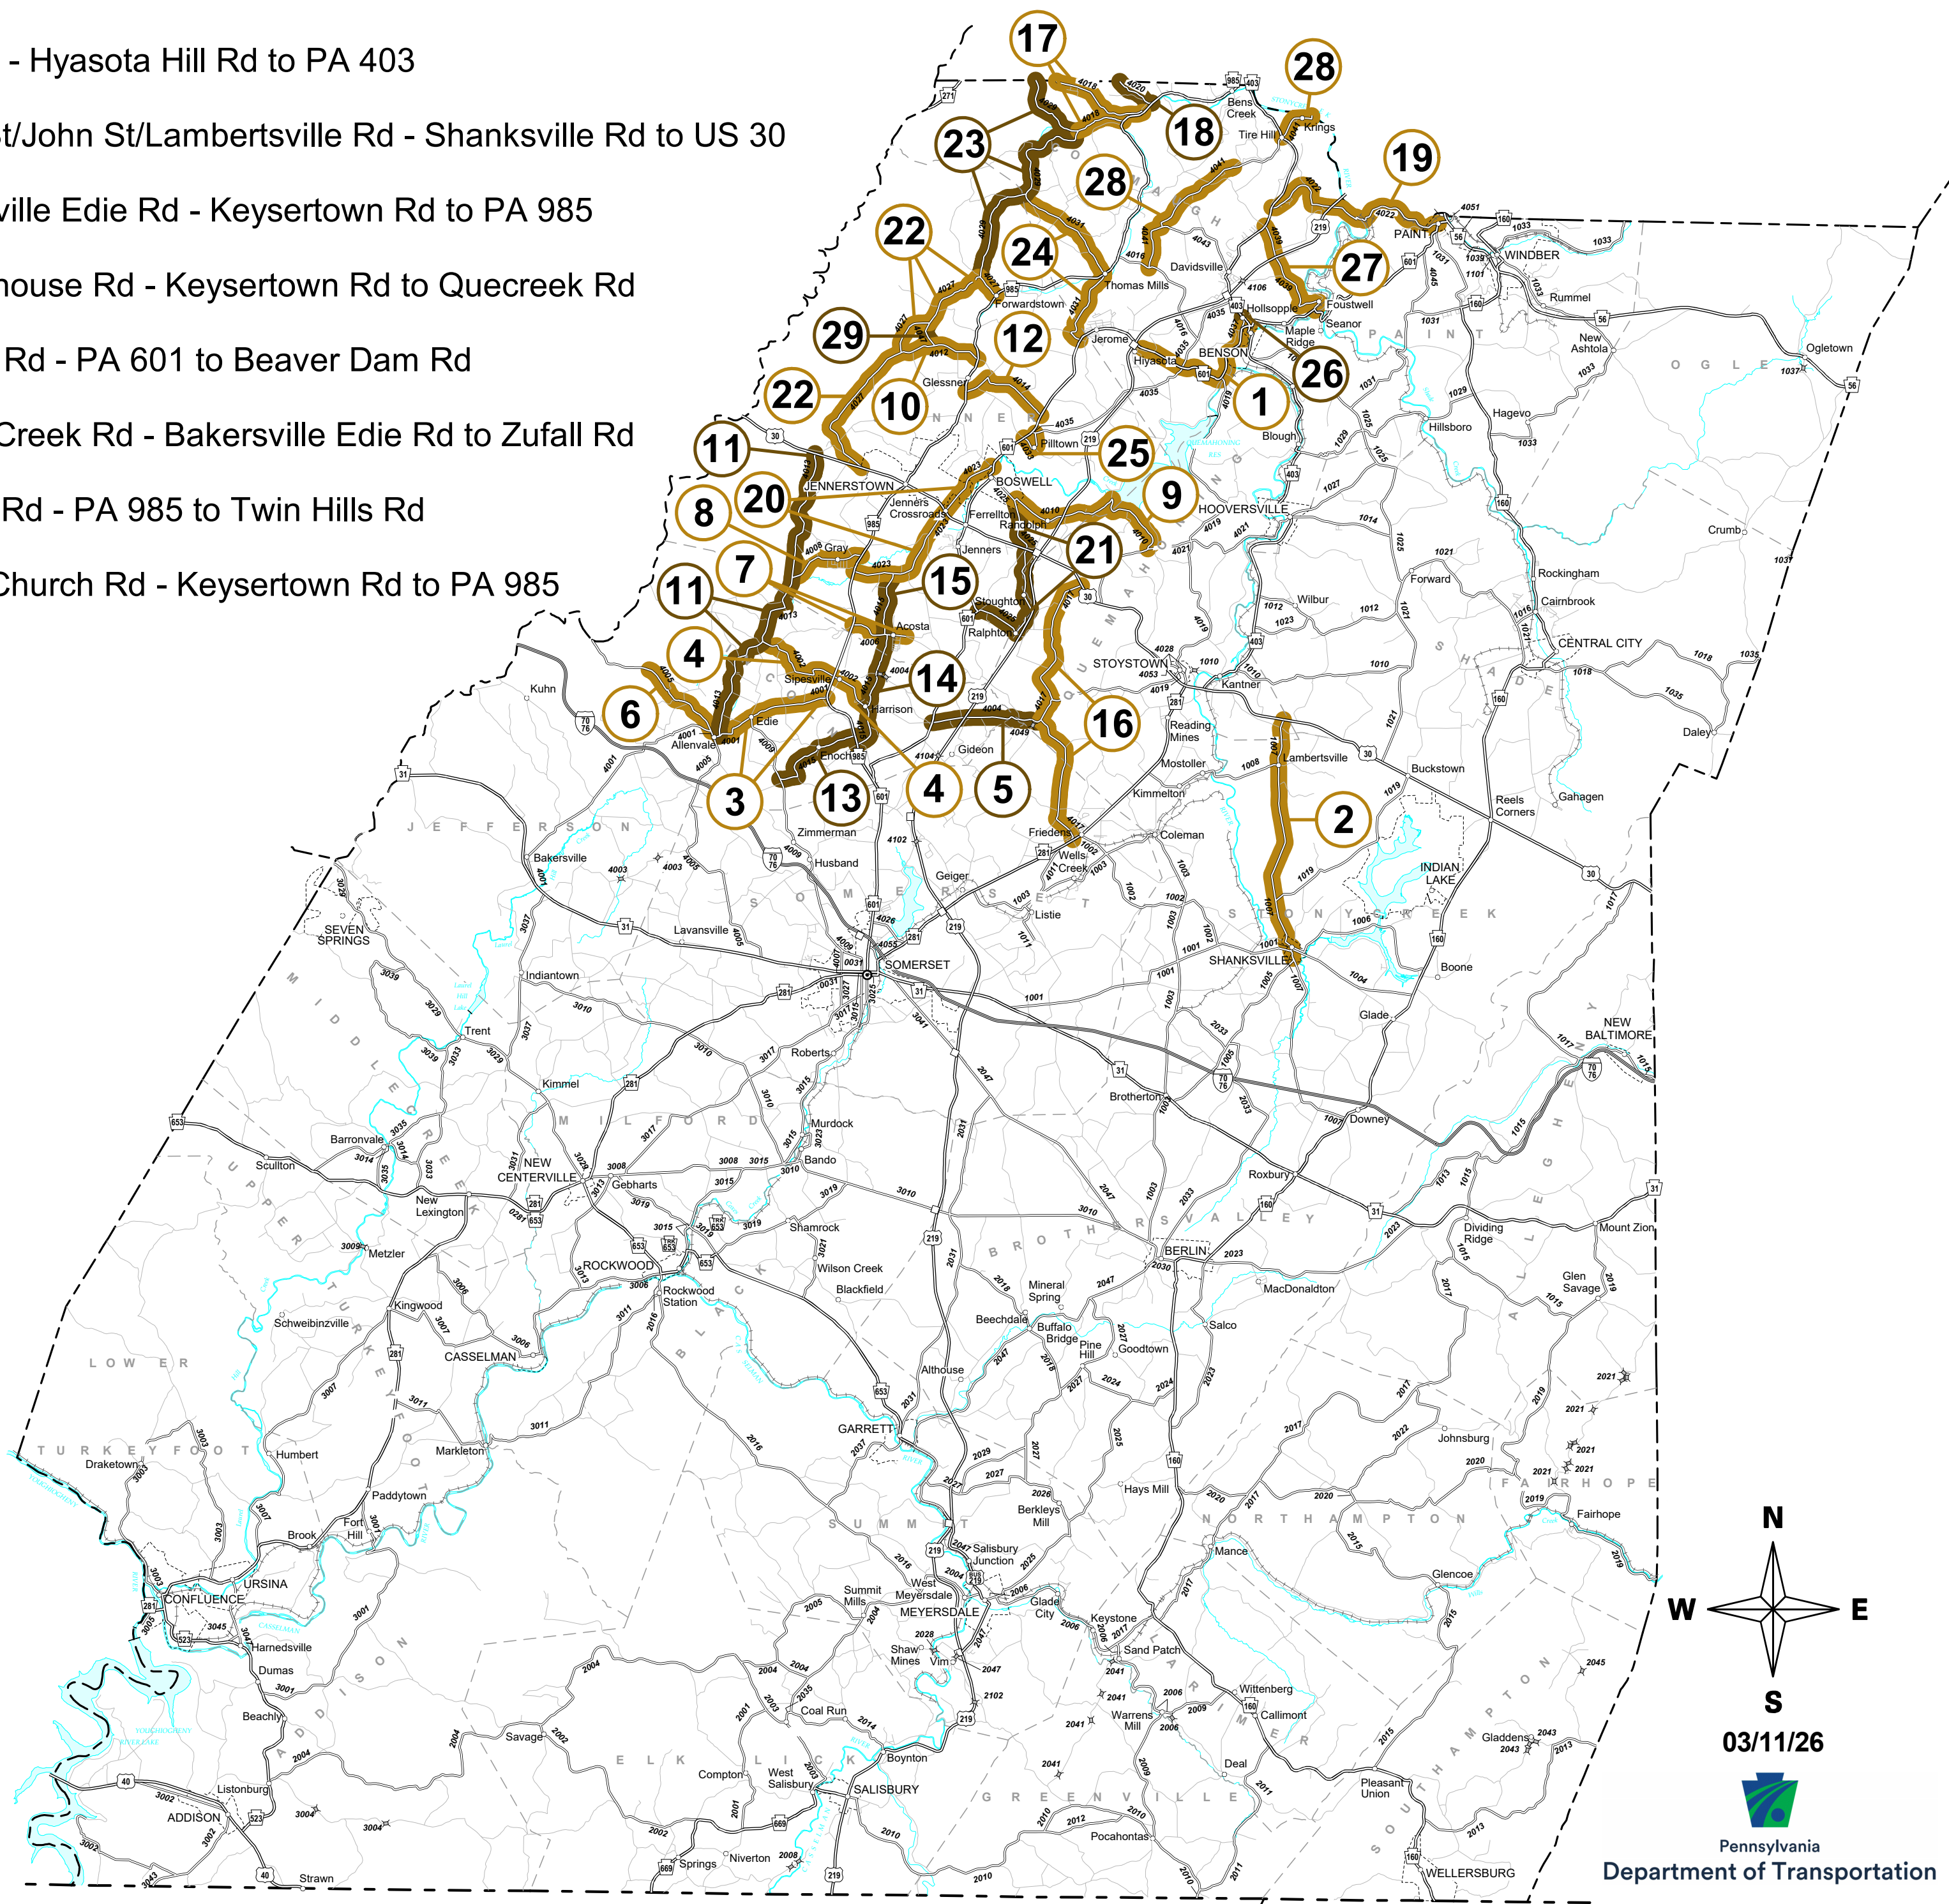

Somerset County

2026 Seal Coat Projects

- 1 PA 601 - Hyasota Hill Rd to PA 403
- 2 North St/John St/Lambertsville Rd - Shanksville Rd to US 30
- 3 Bakersville Edie Rd - Keysertown Rd to PA 985
- 4 Schoolhouse Rd - Keysertown Rd to Quecreek Rd
- 5 Bicycle Rd - PA 601 to Beaver Dam Rd
- 6 Coxes Creek Rd - Bakersville Edie Rd to Zufall Rd
- 7 Acosta Rd - PA 985 to Twin Hills Rd
- 8 Beam Church Rd - Keysertown Rd to PA 985

- 9 Green Bridge Rd - Main St to Slagle Hill Rd
- 10 Klines Mill Rd - Roaring Run Rd to PA 985
- 11 Keysertown Rd - Bakersville Edie Rd to US 30
- 12 Rolling Hill Rd - PA 985 to PA 601
- 13 Casebeer Church Rd - Husband Rd to PA 985
- 14 Quecreek Rd - PA 985 to Acosta Rd
- 15 Watson Ave - Acosta Rd to Million Dollar Hwy
- 16 Heyer Rd/S Maint St/Beaver Dam Rd/Bicycle Rd/ Horner Church Rd - PA 281 to US 30
- 17 Ligonier Pike - PA 403 to Cambria Co Line
- 18 Fender Ln - PA 985 to Cambria Co Line
- 19 Carpenter Park Rd/Cottage Ln/Main St - PA 403 to PA 601
- 20 Million Dollar Hwy/Blacks Hill Rd - PA 985 to PA 601
- 21 Ralpton Rd/Main St - PA 601 to Green Bridge Rd
- 22 Klines Mill Rd/Roaring Run Rd - US 30 to PA 985
- 23 North Fork Dam Rd/Saylor School Rd/ North Fork Rd - Hemlock Rd to Cambria Co Line
- 24 Jerome Hill Rd/Saylor School Rd - PA 601 to North Fork Dam Rd
- 25 Commonwealth Rd - PA 601 to Woodstown Hwy
- 26 Veterans St - PA 601 to PA 403
- 27 Miller Picking Rd - PA 601 to PA 403
- 28 Soap Hollow Rd - Moonlite Park Rd to Blough Rd
- 29 Flat Run Rd - Klines Mill Rd to Roaring Run Rd