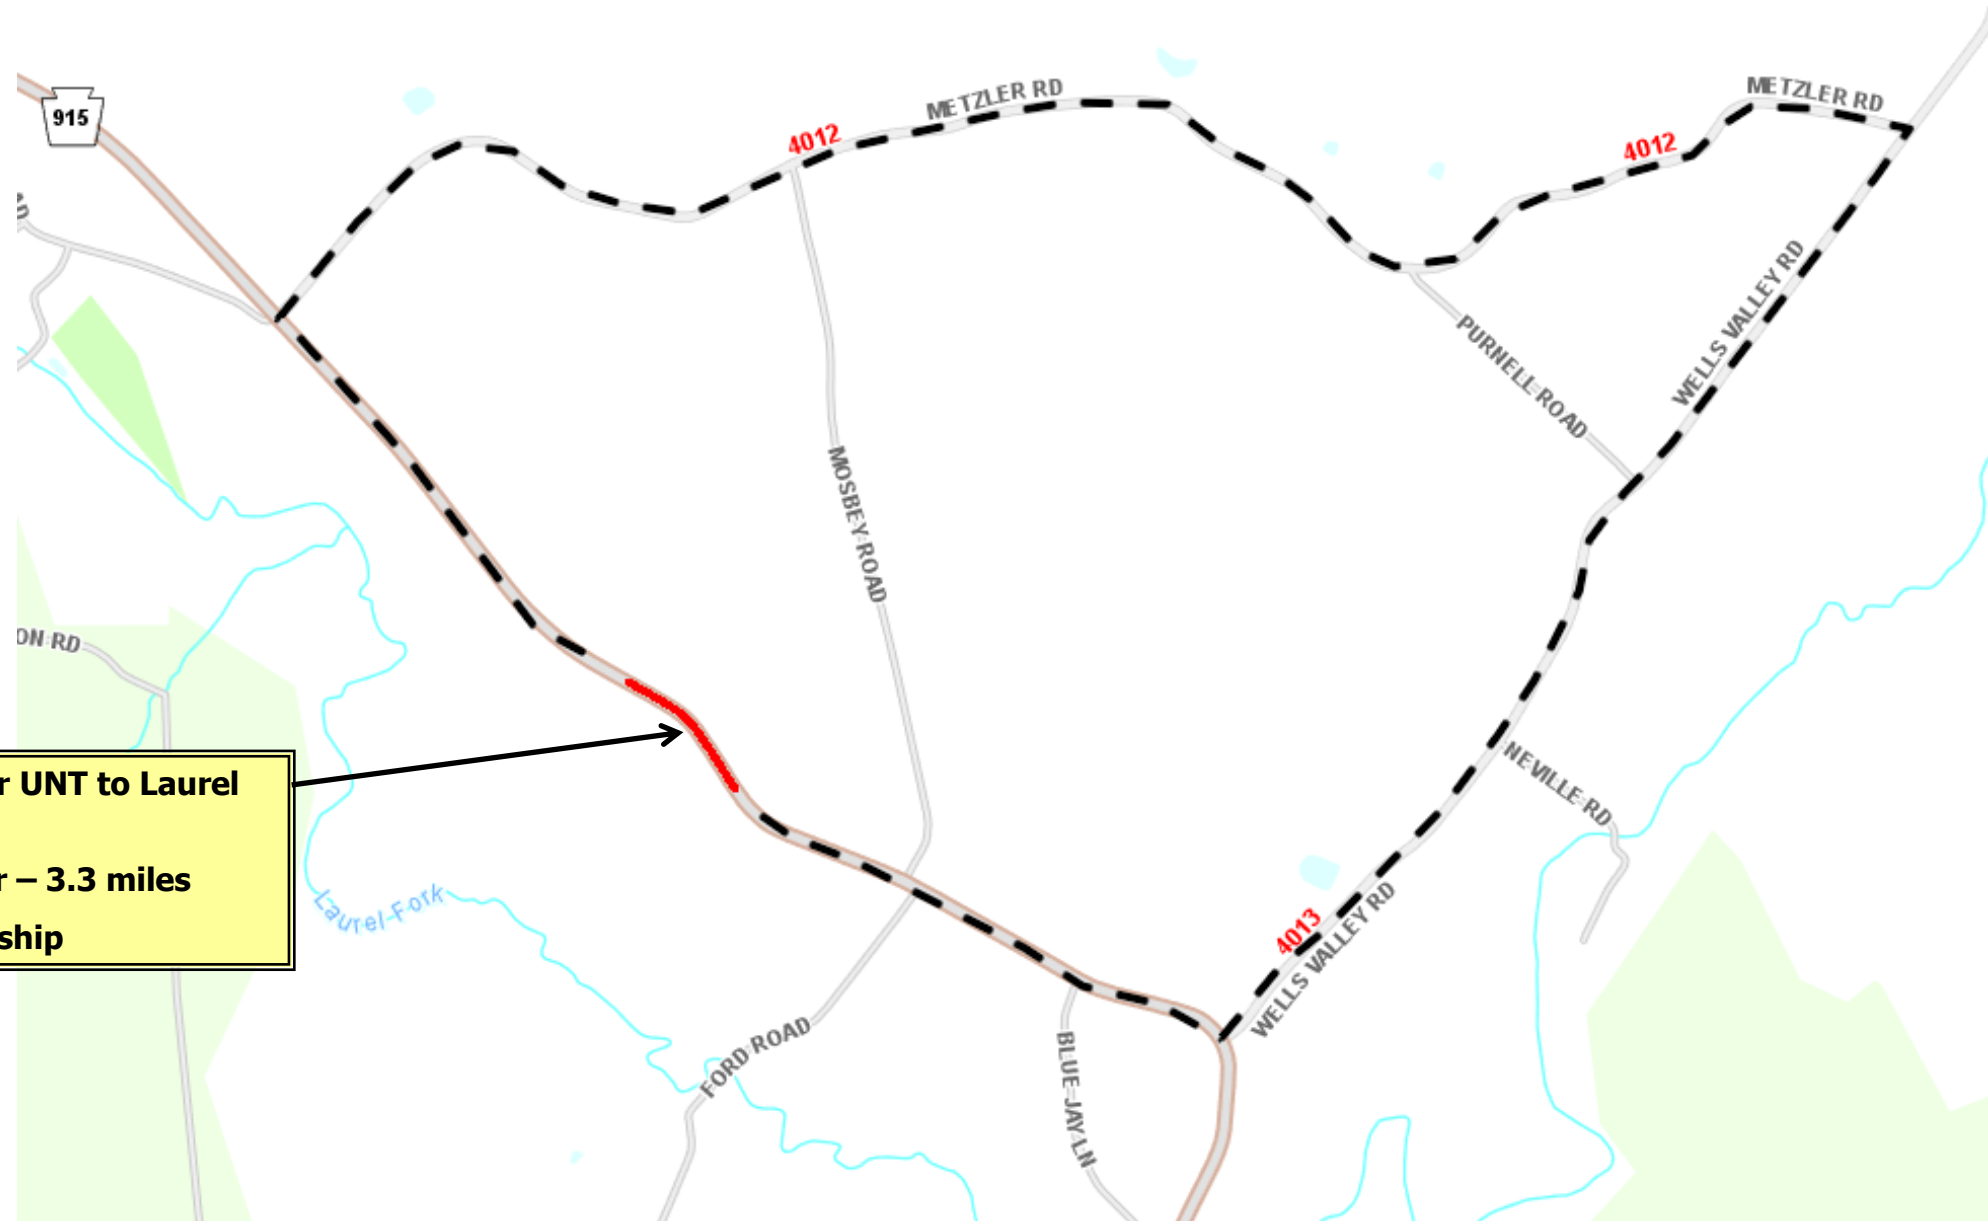

PA 915 OVER UNT LAUREL FORK – AUTO DETOUR

PA 915 Over UNT to Laurel Fork
Auto Detour – 3.3 miles
Wells Township

PA 915 OVER UNT LAUREL FORK – TRUCK DETOUR