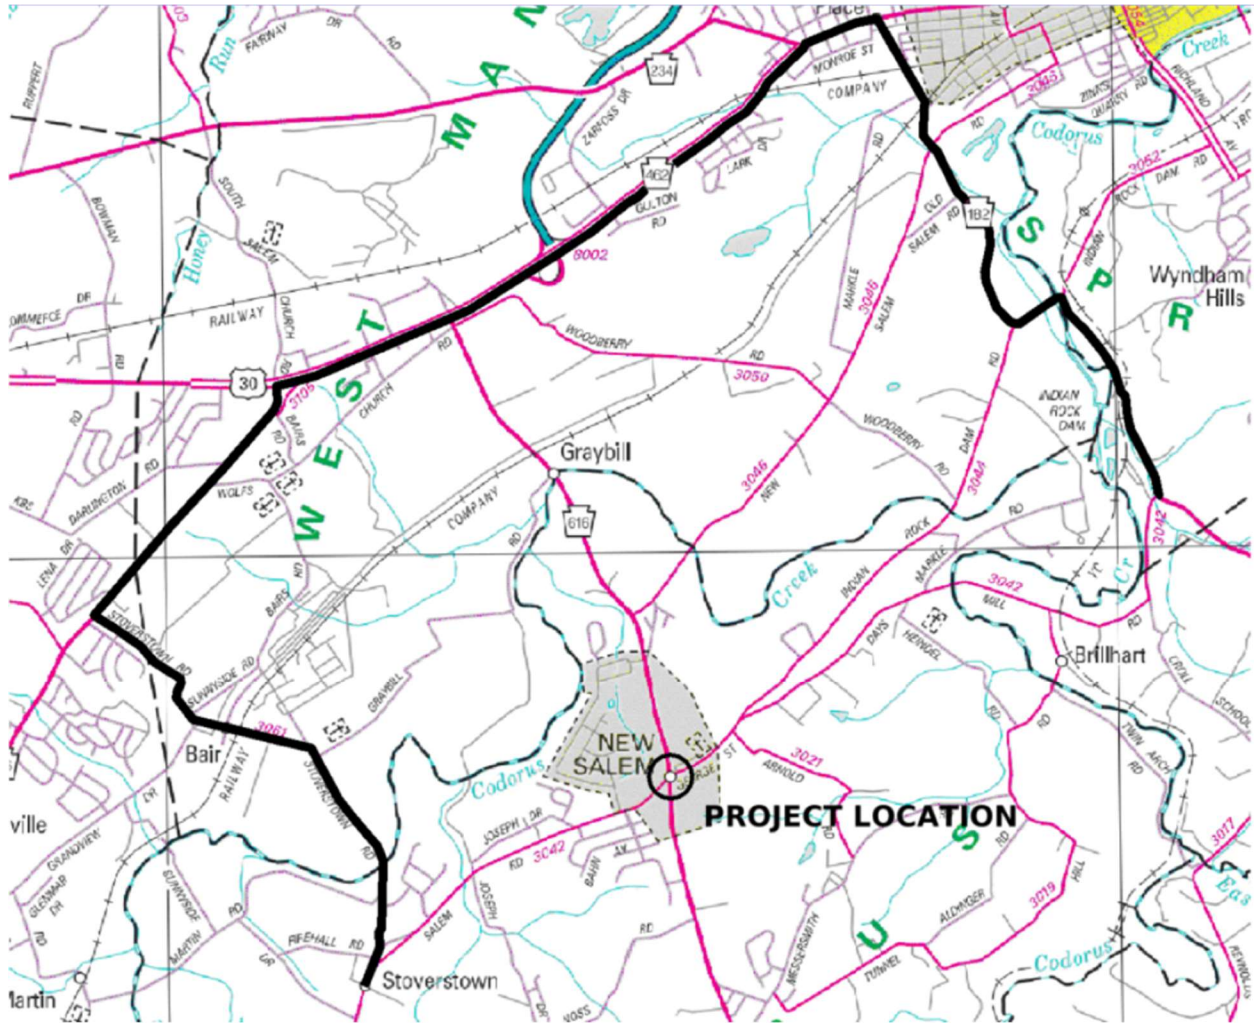

MPMS: 116002

Main and George St. Reconstruction

New Salem Borough, York County

Detour Map

LEGEND

Detour:  10.5 Miles