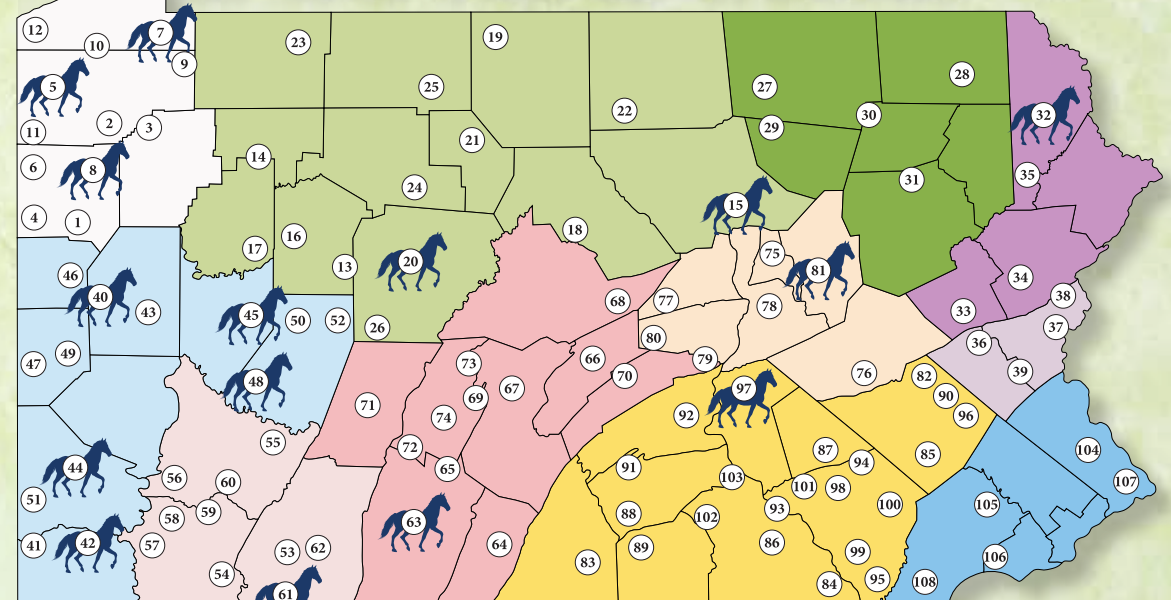

USE THIS MAP TO PLAN YOUR FAIR ADVENTURE!

INDICATES FAIRS FEATURING HARNESS RACING