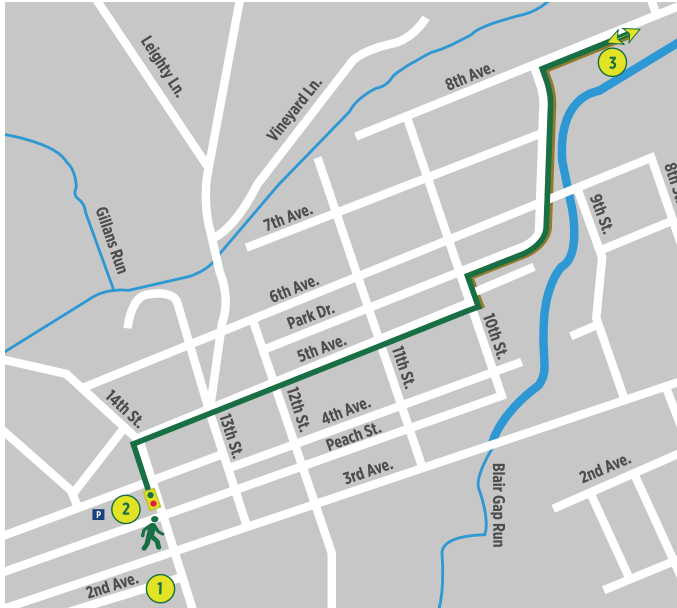

# Duncan Trail Route

**pennsylvania**  
DEPARTMENT OF HEALTH™

- ① Alto Model Train Museum Association, Inc.
- ② Duncansville Community Center
- ③ Duncansville Memorial Park

**P** Parking

 Start/Stop

..... Distance 1.6 Miles

# Duncan Trail Route

1

## **Alto Model Train Museum Association, Inc.**

Duncansville Memorial Park is a local park that provides a quiet place for residents as well as beautiful landscaped scenery. The park also offers a large playground and a stream and pavilion for picnics. Every summer the Park hosts Duncansville Community Days.

## **Duncansville Memorial Park**

The Alto Model Train Museum Association, Inc. is located inside the Antique Depot. The Museum offers hands-on model train activities for children and displays model trains from the early 1900s to present day. This Museum includes displays depicting the Altoona area train history, including a display of the Horse Shoe Curve and Lakemont Park. The Museum is free of charge to the public.