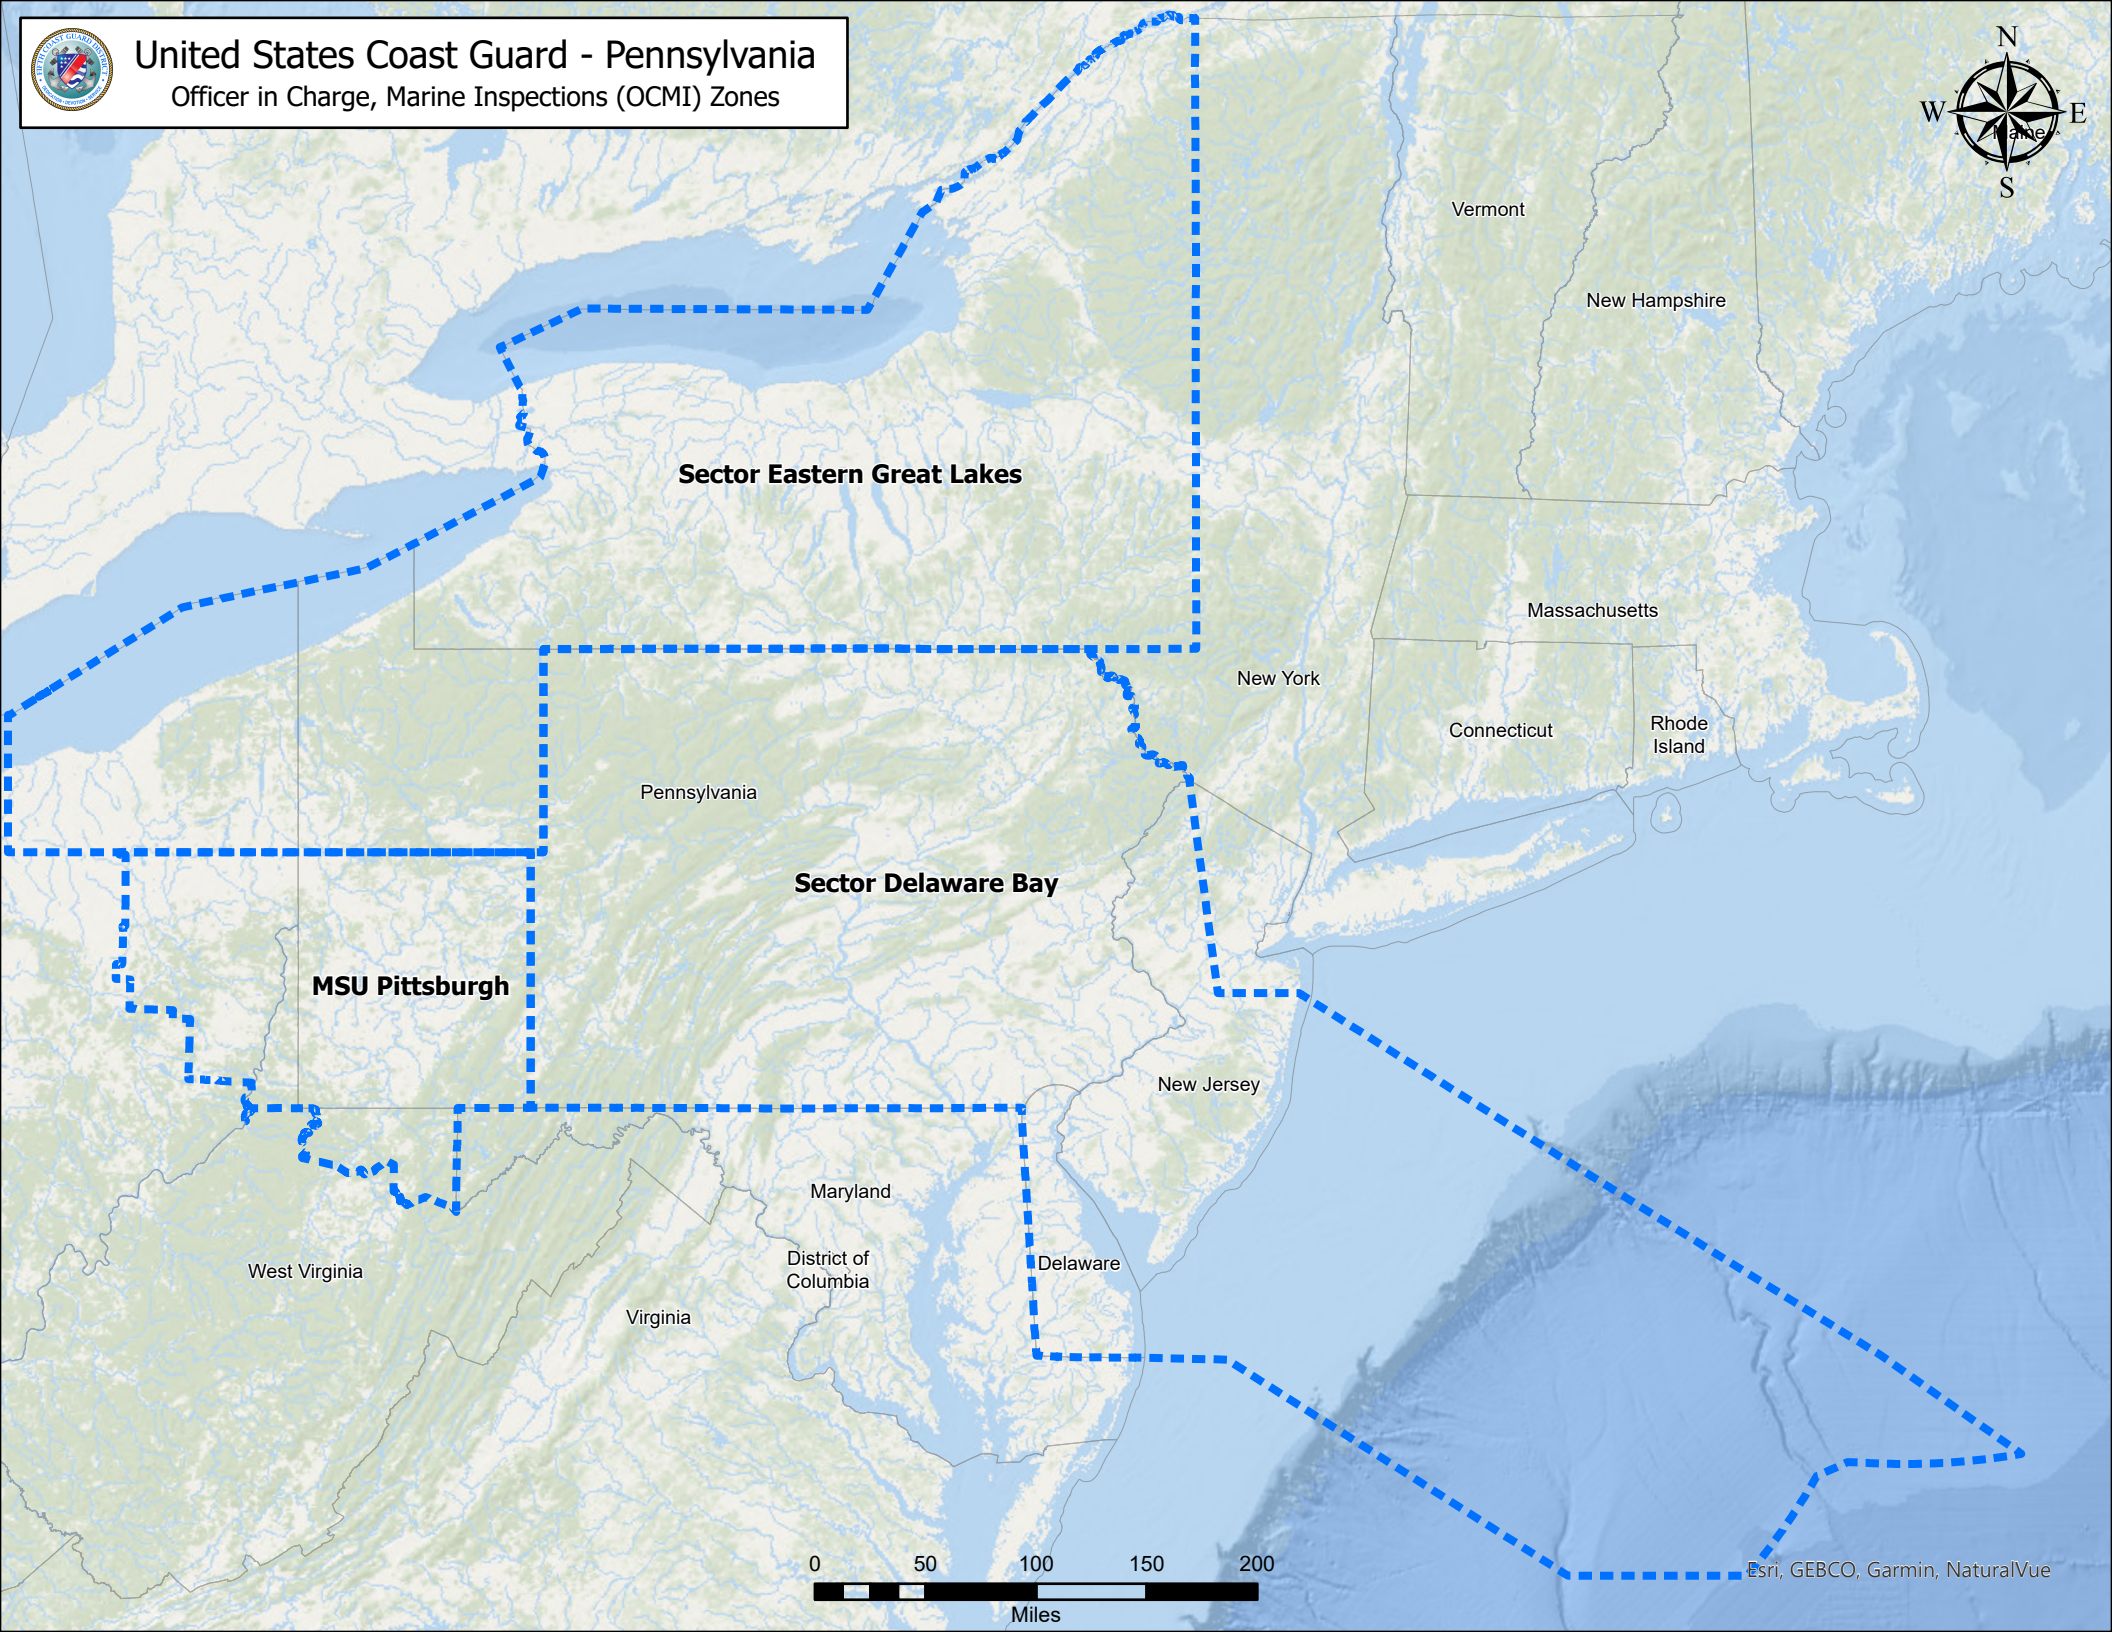

United States Coast Guard - Pennsylvania

Officer in Charge, Marine Inspections (OCMI) Zones

Sector Eastern Great Lakes

Sector Delaware Bay

MSU Pittsburgh