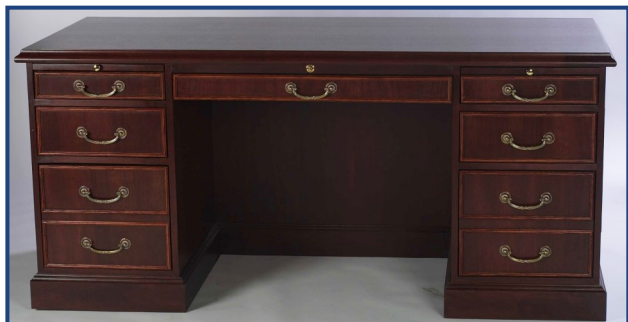

Elite Series Office Furniture

DECORATIVE

PCI'S Elite series desks are manufactured to have a clean and straightforward design with decorative styling.

Also available:

- ◇ Bookcases
- ◇ Credenzas
- ◇ Double Pedestal Desks
- ◇ Desks with Returns
- ◇ Executive-U Desks with Bridge
- ◇ File Cabinets
- ◇ Hutches
- ◇ Lateral Files
- ◇ Various Table Styles

General features of this decorative desk include:

- ◆ 3/4" Veneer plywood provide sturdy construction
- ◆ 1-1/2" Thick tops with solid wood trim
- ◆ Full modesty panels
- ◆ Full-height box/box/file pedestals
- ◆ Full-extension box and file drawers feature ball bearing slides
- ◆ 5-sided drawer includes dovetailed joints and ball bearing slides
- ◆ Central locking system
- ◆ Satin brass drawer / door pulls with bails
- ◆ Lateral files feature heavy-duty drawer slides
- ◆ Adjustable floor glides
- ◆ Fully assembled