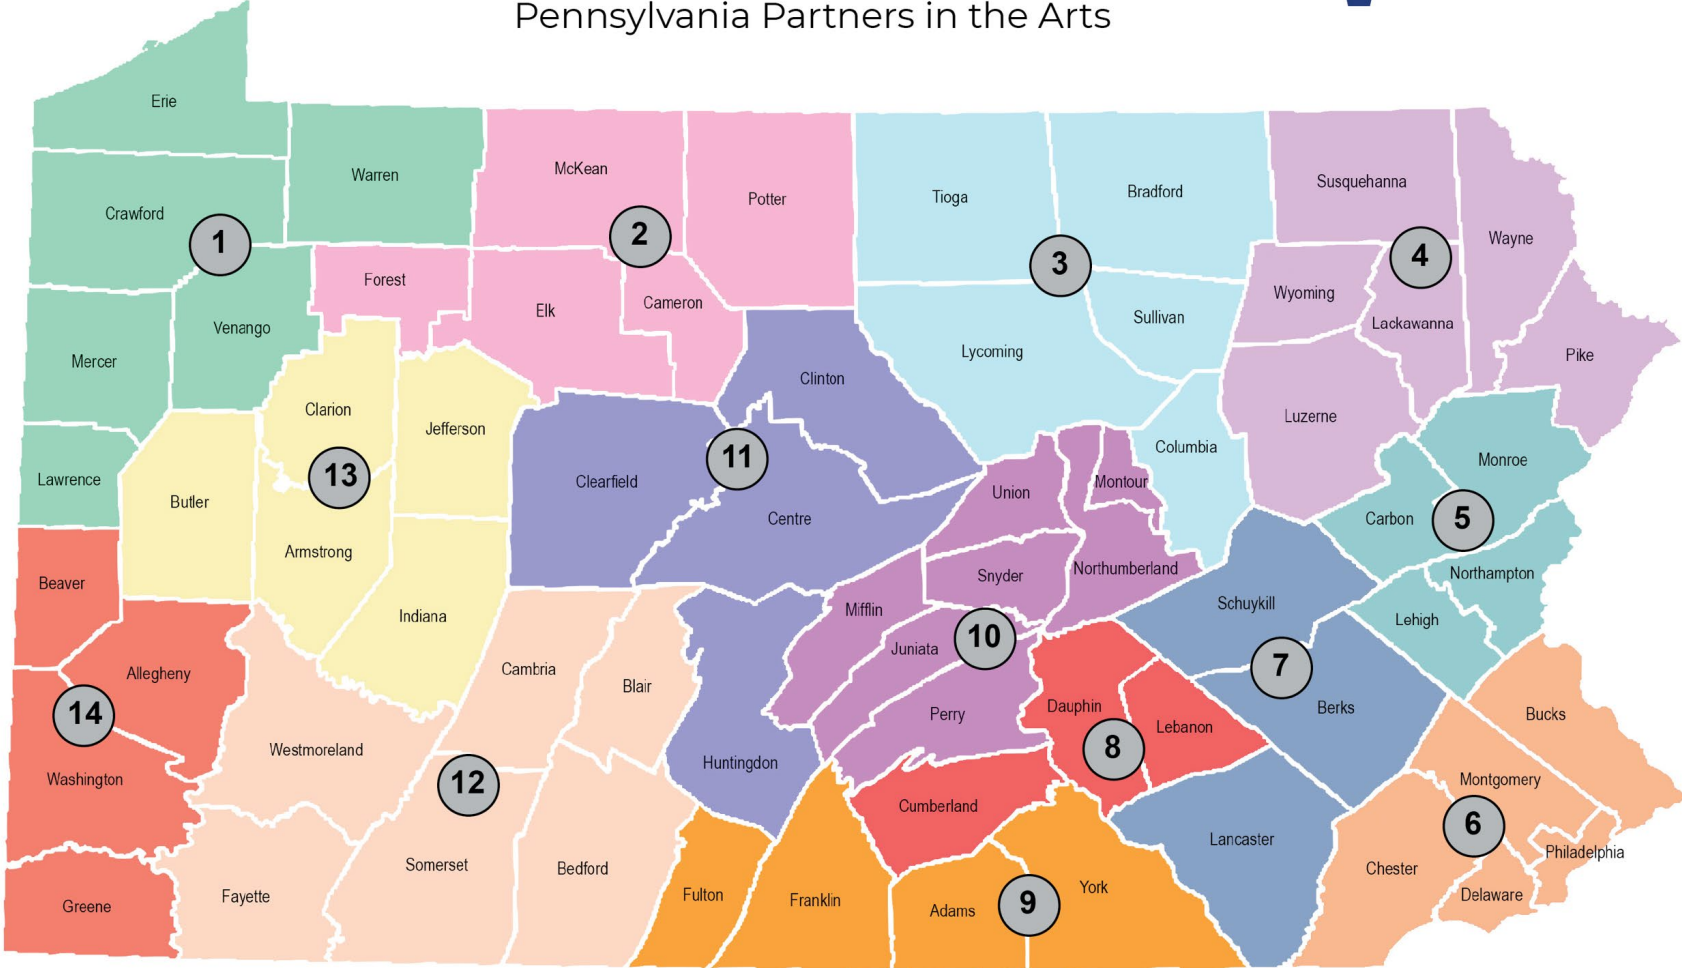

COMBINED PARTNERSHIP MAP

Arts in Education
Folk & Traditional Arts
Pennsylvania Partners in the Arts

Arts in Education (AIE) | Folk and Traditional Arts (FTA) | Pennsylvania Partners in the Arts (PPA)

REGION 1